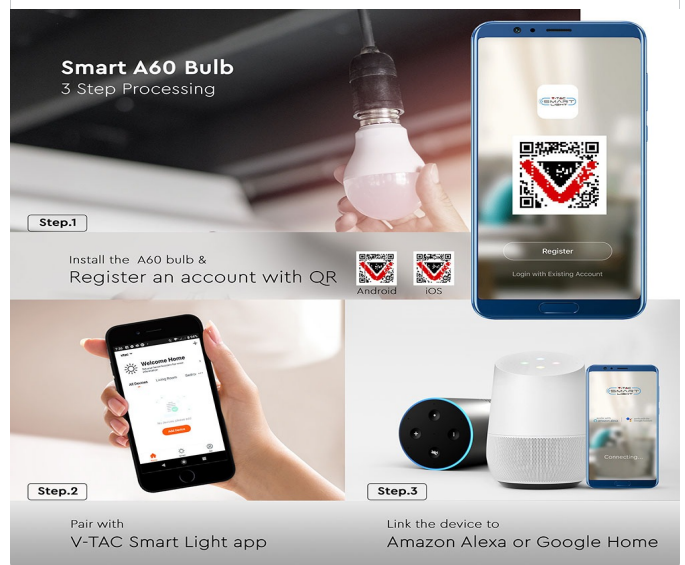

FEATURES

- Wi-Fi enabled smart lamp
- Easy to install and pair with the V-TAC Smart Light App
- 2.4Ghz Wi-Fi frequency
- Switch lights off, change colours, dim the lights and more using the V-TAC app
- Wireless standard: IEEE 802.11 b/g/n
- Can be controlled via V-TAC Smart Light app or Alexa and Google Home
- Suitable for residential, commercial, living rooms, bedrooms, hotels etc.
- Recommended daily usage: 10 - 12 hours *Exceeding recommended daily usage will void warranty

BULBS SMART LIGHT

WiFi-supported home solutions to convert any device into a smart device, and ultimately convert any home into a smart home. Have a systematic, unified control on all your smart devices through the official V-TAC app, Amazon Alexa, and Google Home.

One brand, endless solutions..testing

SKU: 2752 - 1292 940

[View more details](#)

Step.1

Install the A60 bulb &
Register an account with QR

Step.2

Pair with
V-TAC Smart Light app

Step.3