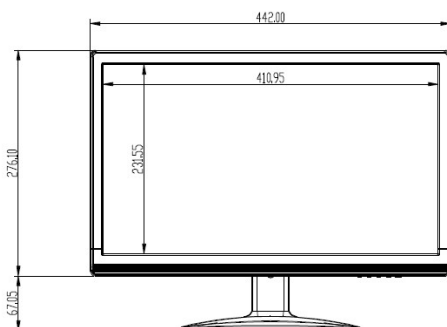

18.5" LED Monitor 1366x768

83-17270

Dimension

Accessories

- VGA Cable
- Audio Cable
- Power Cable
- Manual

Specifications

Panel	
Size	18.5" LED-Backlit
Resolution	1366x768
Color Support	16.7M
Brightness	220cd/m ²
Contrast Ratio	1000:1
Response Time	5ms
Speaker(optional)	2x2w
I/O	
VGA IN	X1
DVI IN	X1(optional)
HDMI IN	X1(optional)
Audio IN	X1
Power	
Consumption	<20W(on),0.5W(off)
Power Supply	Internal
Voltage	100-240V AC,60/50Hz
Operating Condition	
Temperature	0°C - 40°C
Humidity	10%-80%
Others	
VESA	100x100mm
Box Dimension (L*W*H)	492x113x485mm
Loading Quantity (With Pallets)	20GP:1160 pcs
	40GP:2436 pcs
	40HQ:2772 pcs
Gross Weight	3.2Kgs
MOQ	500
Approvals	CE / FCC