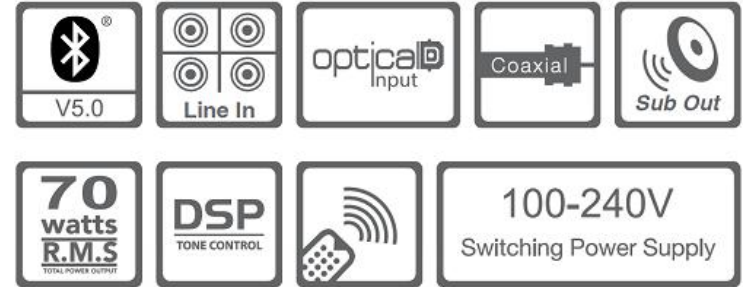

## Features

- 2.0 Bluetooth multimedia speaker system
- $\Phi$ 19mm silk film tweeter and 4-inch Nomex diaphragm mid-range & bass drivers
- 70W RMS high power output without distortion
- Precise electrical crossover based on DSP technology
- Bluetooth 5.0 technology ensures stable connection
- Optical, Coaxial, Line in 1 and Line in 2 audio inputs available
- Wireless remote control for easy operations
- Sub-out output works with external subwoofer

## Specifications

Bluetooth version	V5.0
Power output	R/L (treble): 16W+16W R/L (mid-range and bass): 19W+19W
Frequency response	R/L: 60Hz-20KHz
Treble driver	$\Phi$ 19mm silk dome tweeter
Mid-range and bass speaker unit	4 inch (116mm)