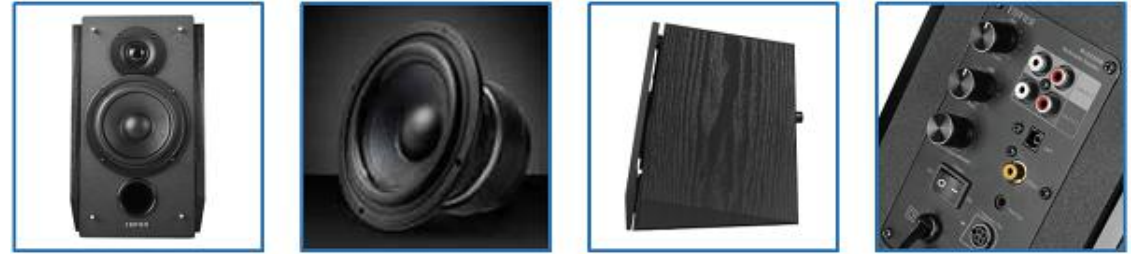

## Features

- 2.0 Bluetooth multimedia speaker system
- $\Phi$ 19mm silk film tweeter and 4-inch Nomex diaphragm mid-range & bass drivers
- 70W RMS high power output without distortion
- Precise electrical crossover based on DSP technology
- Bluetooth 5.0 technology ensures stable connection
- Optical, Coaxial, Line in 1 and Line in 2 audio inputs available
- Wireless remote control for easy operations
- Sub-out output works with external subwoofer

## Specifications

Bluetooth version	V5.0
Power output	R/L (treble): 16W+16W R/L (mid-range and bass): 19W+19W
Frequency response	R/L: 60Hz-20KHz
Treble driver	$\Phi$ 19mm silk dome tweeter
Mid-range and bass speaker unit	4 inch (116mm)

# R1855DB Package Graphic Design

The image displays six panels of the EDIFIER R1855DB speaker packaging design, arranged in a 2x3 grid. The design features a dark red background with white and black text and graphics.