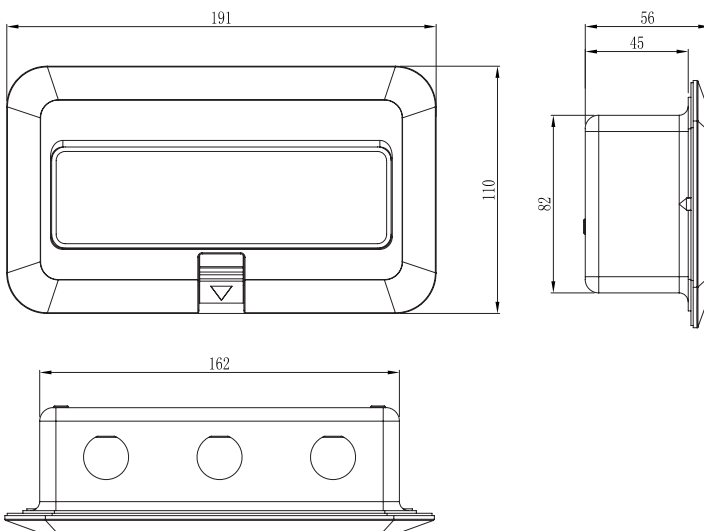

#### Material:

Wall Frame : Aluminium diecast  
Door : Aluminium diecast  
Box : Steel

#### Connector:

Connector : 4 × XLR Female  
Shell : Zinc diecast  
Shell Plating : Nickel  
Contact : Bronze  
Contact Plating : Ag

**Finish** : Black (Box), Silver-White

**Cut out** : 162mm × 82mm

### Diagram

Dimensions : Millimetres