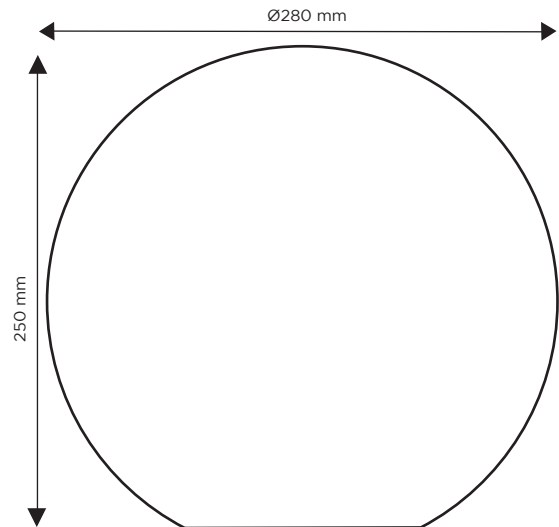

SPECIFICATION SHEET

PRODUCT CODE: 778449

Transform your outside garden space with this Stone Effect Garden Ball Light. Stood alone, or in concert, this decorative product will elevate your garden design. During the day, the ball looks wonderful with its stone effect texture, and in the evening, the removable, inner light imbues your garden with an ethereal glow. Simply use an ES/E27 lamp and enchant your guests with this stone effect garden light.

ES/E27
FITTING

NON-
DIMMABLE

1 YEAR
WARRANTY

IP65
RATING

SPECIFICATION

Product code	778449
Fitting	Garden Light
Bulb shape	ES Edison Screw (E27)
Max Wattage	40W
Dimmable	No
CCT	No
Diameter	Ø280mm
Height	250mm
Class	II
Input frequency	50Hz
Voltage	220-240V
Material	PE Body + ABS Holder
Packaging	White Box + Colour Label
IP Rating	IP65