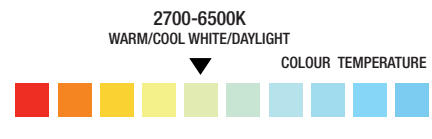

TIME LED is part of Pitacs Limited

Bradbourne Point, Bradbourne Drive, Tilbrook, Milton Keynes, Buckinghamshire MK7 8AT
T: +44 (0)1908 271155 F: +44 (0)1908 640017 E: info@timeled.co.uk W: www.timeled.co.uk

February 2020