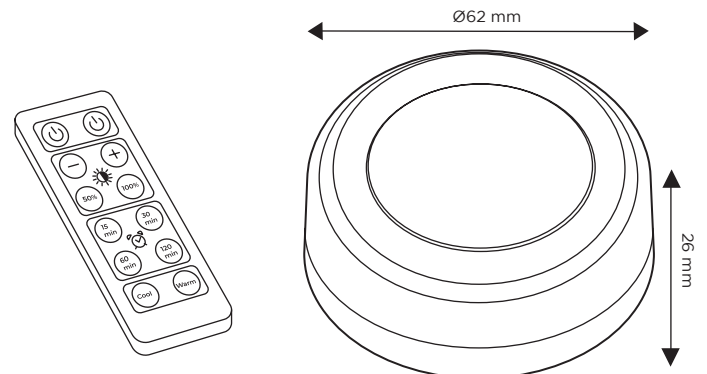

TIME LED is part of Pitacs Limited

Bradbourne Point, Bradbourne Drive, Tilbrook, Milton Keynes, Buckinghamshire MK7 8AT
T: +44 (0)1908 271155 F: +44 (0)1908 640017 E: info@timeled.co.uk W: www.timeled.co.uk

February 2020