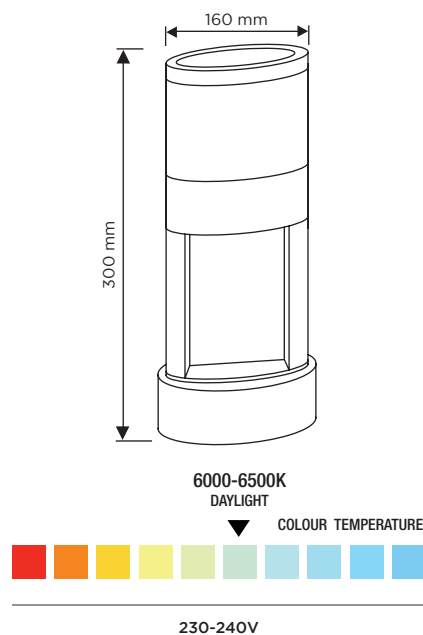

SPECIFICATION SHEET

PRODUCT CODE: 778364

Increase your home security and add a little style with this ultra-modern LED Up/Down Garden Bollard light. The cool white light is distributed both up and down, giving the product a great contemporary finish and creating a beautiful lighting effect suitable for any garden, driveway or parking space. The tough aluminium body ensures the bollard light is able to withstand all weather conditions. With an IP54 rating and an 800-lumen light output, the fitting is suitable for outdoor use in any modern or contemporary setting.

SPECIFICATION

Product code	778364
Fitting	Garden Light
Bulb shape	SMD
Wattage	13.2W
Equivalent wattage	105W
Lumens	800lm
Ra	80
Dimmable	No
Beam Angle	120°
Width	160mm
Height	300mm
Depth	75mm
Lifespan	15,000 hours
Warranty	2 Years
Energy consumption	0.0132kW/h
Input frequency	50Hz
Voltage	230-240V
Energy rating	A
Material	Aluminium Body + PC Cover
Packaging	White Box + Colour Label
IP Rating	IP54

OPTICAL TEST PARAMETERS

Voltage	230-240V
Current	0.07A
Power	13.2W
CCT	No
Ra	80
Lumens	780lm
Lumens per watt	60lm/W
Colour tolerance	<6
Power factor	0.5

TIME LED is part of Pitacs Limited

Bradbourne Point, Bradbourne Drive, Tilbrook, Milton Keynes, Buckinghamshire MK7 8AT
 T: +44 (0)1908 271155 F: +44 (0)1908 640017 E: info@timeled.co.uk W: www.timeled.co.uk