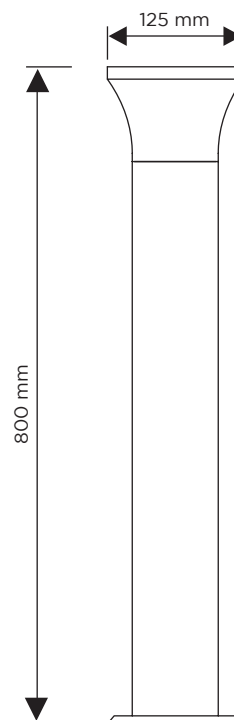

### SPECIFICATION SHEET

PRODUCT CODE: 778326

Increase your home security and add a little style with this ultra-modern LED Garden Bollard light. The light is dispersed from the sides, creating a beautiful lighting effect suitable for any garden, driveway or parking space. The tough stainless-steel body ensures the bollard light is able to withstand all weather conditions. With an IP44 rating, the garden lantern is suitable for an ES/E27 LED lamp with a maximum 15W power.

### SPECIFICATION

Product code	778326
Fitting	Garden Bollard
Bulb shape	ES Edison Screw (E27)
Max Wattage	15W
Dimmable	No
CCT	No
Width	125mm
Height	800mm
Depth	120mm
Input frequency	50Hz
Voltage	220-240V
Material	Stainless Steel + PC Cover
Packaging	White Box + Colour Label
IP Rating	IP44