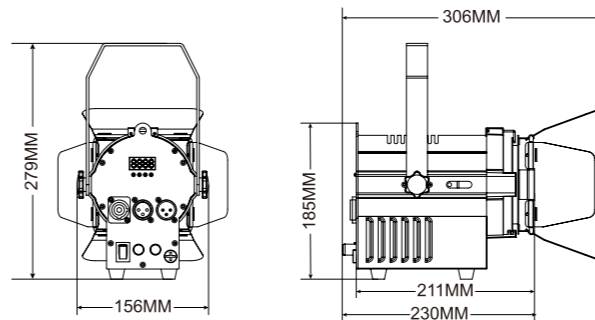

### Photometric

R(lx)	273	125	72	43	36	26	23	17	13
G(lx)	620	295	170	108	83	63	58	41	33
B(lx)	151	82	52	33	27	17	15	11	9
W(lx)	740	328	199	132	95	75	69	53	37
Full on(lx)	438	207	120	75	60	43	37	29	25

Distance(m)	2	3	4	5	6	7	8	9	10
Spot Diam(m)	3.18	4.77	6.36	7.95	9.55	11.14	12.73	14.32	15.91

### MAXIMUM SPOT

### Technical Data

Power supply:	AC100-240V, 50/60Hz
Light source:	40W LED
LED color:	40W R+40W G+40W B+40W W
Color temperature:	2700K~8000K
Zoom range:	25-90° manually
Power connection:	PowerCON in
Signal connection:	3-pin XLR in&out(5-pin optional) ARC.1(3CH), AR1.D(4CH), ARC.2(4CH), AR2.D(5CH), AR2.S(6CH), HSV(3CH), STAG(11CH)
Control channels:	
Control mode:	RDM, DMX, Rotary, Master-slave
Housing:	Colour black, Aluminum
Size:	230 x 156 x 279mm(21.6 x 6.1 x 10.9in)
Package(carton):	335 x 218 x 220mm(13.2 x 8.6 x 8.7in)
N.W.:	2.2kg(4.9lb), including barn door
G.W.:	2.8kg(6.2lb)
Accessories:	Power lead, barn door, clamp(optional)
Compliance:	CE, RoHS
Environment:	IP20