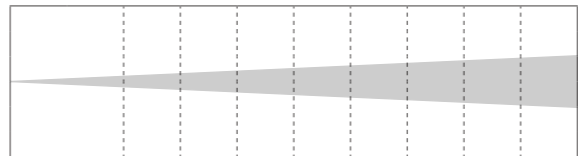

## MINI FRESNEL 160Q ZOOM

40W constant output RGBW LED fresnel with zoom

Designed for short distance wash. The mini Fresnel 160Q zoom is a compact LED Fresnel and powered by 4x40W RGBW LEDs. Featuring 25-90° zoom, even color mixing, DMX and rotary control of dimmer. It deliver a smooth, soft flat field of light. Barn door included for the shape of the light.

### Photometric

R(lx)	273	125	72	43	36	26	23	17	13
G(lx)	620	295	170	108	83	63	58	41	33
B(lx)	151	82	52	33	27	17	15	11	9
W(lx)	740	328	199	132	95	75	69	53	37
Full on(lx)	438	207	120	75	60	43	37	29	25

Distance(m)	2	3	4	5	6	7	8	9	10
Spot Diam(m)	3.18	4.77	6.36	7.95	9.55	11.14	12.73	14.32	15.91

### MAXIMUM SPOT