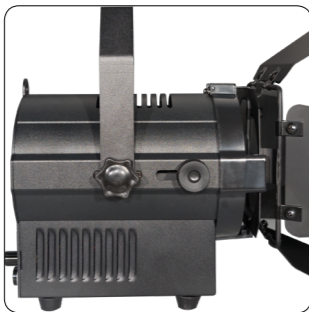

## MINI FRESNEL 160Q ZOOM

40W constant output RGBW LED fresnel with zoom

Designed for short distance wash. The mini Fresnel 160Q zoom is a compact LED Fresnel and powered by 4x40W RGBW LEDs. Featuring 25-90° zoom, even color mixing, DMX and rotary control of dimmer. It deliver a smooth, soft flat field of light. Barn door included for the shape of the light.

### Key features:

- 4x40W COB LEDs (40W R+40W G+40W B+40W W)
- RGBW color mixing
- 25-90° manual zoom
- 16 bit dimming via DMX
- Flat and even color mixing
- Video flicker free
- Super compact, easy for set up
- Rotary, key, DMX control of dimmer
- DMX-RDM compliant, 4 dimmer modes

### Application:

- Micro film shooting
- Small event
- Wedding shooting
- Display lighting

Barn door    Gel frame