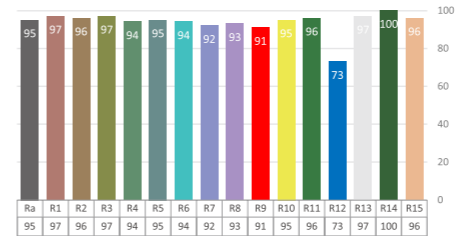

Application:

- News interview
- Micro film shooting
- Small event
- Wedding shooting
- Display lighting

Barn door

Gel frame

Photometric

WW(lx)	6419	2986	946	543	352	240
CW(lx)	8804	2843	1312	759	495	329
Full on(lx)	7063	2216	1069	610	396	270

Distance(m)	1	2	3	4	5	6
Spot Diam(m)	0.50	1.00	1.50	2.00	2.50	3.00

MINIMUM SPOT

WW(lx)	1955	602	291	165	114	80
CW(lx)	2688	866	395	230	155	110
Full on(lx)	2150	698	319	185	126	90

Distance(m)	1	2	3	4	5	6
Spot Diam(m)	1.25	2.5	3.75	5	6.25	7.5

MAXIMUM SPOT

CRI R1-R15

Technical Data

Power supply:	AC100-240V, 50/60Hz
Light source:	50W WW+50W CW COB LEDs
Color temperature:	2700K~6500K tunable
Color Rendition:	CRI 92, R9≥00
Zoom range:	25-90° manually
Power connection:	PowerCON in
Signal connection:	3-pin XLR in&out(5-pin optional)
Control channels:	1/2/3/5
Control mode:	RDM, DMX, Rotary
Housing:	Colour black, Aluminum
Size:	230 x 156 x 279mm(21.6 x 6.1 x 10.9in)
Package(carton):	335 x 218 x 220mm(13.2 x 8.6 x 8.7in)
N.W.:	2.2kg(4.9lb), including barn door
G.W.:	2.8kg(6.2lb)
Accessories:	Power lead, barn door, clamp(optional)
Compliance:	CE, RoHS
Environment:	IP20