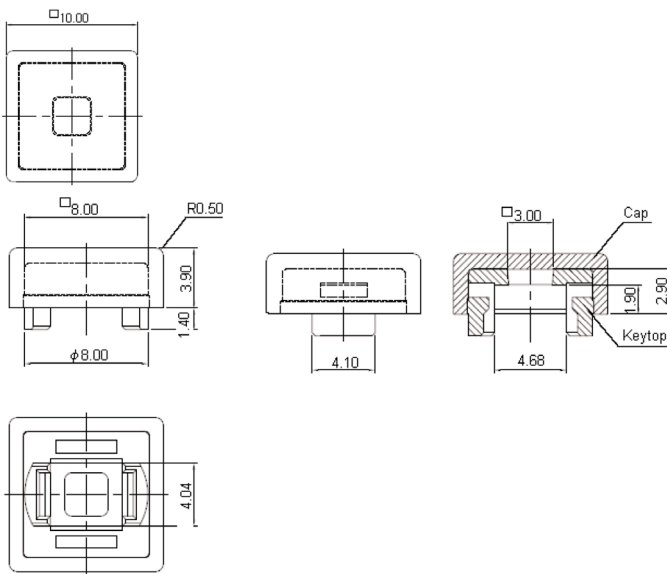

## Diagram

## Part Number Table

Description	Colour of Key Top	Part Number
Square TACT Caps - Keyboard Switches and Accessories	Yellow	KTL-SAY
	Blue	KTL-SAB
	Red	KTL-SAR
	Ivory	KTL-SAI
	Black	KTL-SAK
	Green	KTL-SAG
	Salmon	KTL-SAS

Dimensions : Millimetres

**Important Notice :** This data sheet and its contents (the "Information") belong to the members of the AVNET group of companies (the "Group") or are licensed to it. No licence is granted for the use of it other than for information purposes in connection with the products to which it relates. No licence of any intellectual property rights is granted. The Information is subject to change without notice and replaces all data sheets previously supplied. The Information supplied is believed to be accurate but the Group assumes no responsibility for its accuracy or completeness, any error in or omission from it or for any use made of it. Users of this data sheet should check for themselves the Information and the suitability of the products for their purpose and not make any assumptions based on information included or omitted. Liability for loss or damage resulting from any reliance on the Information or use of it (including liability resulting from negligence or where the Group was aware of the possibility of such loss or damage arising) is excluded. This will not operate to limit or restrict the Group's liability for death or personal injury resulting from its negligence. Multicomp Pro is the registered trademark of Premier Farnell Limited 2019.