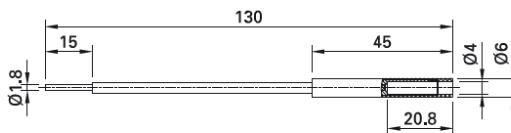

### Adapter A-SLK4-R

Insulated flexible copper conductor, suitable for many types of screw clamp connections, e.g., rail mounted terminals. Ø 4 mm rigid

socket in insulator, made of brass, accepting spring-loaded Ø 4 mm plugs with rigid insulating sleeve.

Order No.	Type	Rated voltage/current		*Standard colors										
24.0162-*	A-SLK4-R	1000 V, CAT II / 32 A	Ni	<table border="1"> <tr> <td>21</td> <td>22</td> <td>23</td> <td>24</td> <td>25</td> </tr> <tr> <td>26</td> <td>27</td> <td>29</td> <td></td> <td></td> </tr> </table>	21	22	23	24	25	26	27	29		
21	22	23	24	25										
26	27	29												