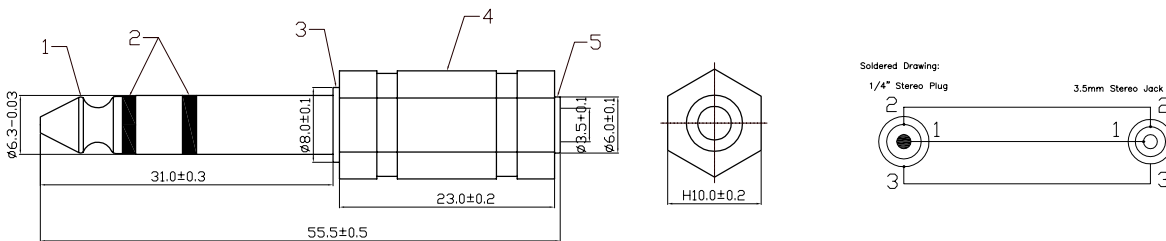

Straight 6.35mm Stereo Plug to 3.5mm Stereo Jack Adaptor

Specifications

Adaptor Type : Straight Adaptor
 Connector Type A : 6.35mm Stereo Plug
 Connector Type B : 3.5mm Stereo Jack
 Connector Colour : Black

Diagram

Dimensions : Millimetres

Material Specifications

No.	Parameter	Material	Finish
1	Front Point	Zinc	Gold
2	Dielectric	POM	Black
3	Copper Head	Brass	Gold
4	Plastic Handle	PVC	Black
5	3.5mm Stereo Jack	Brass	Gold

Part Number Table

Description	Part Number
Straight 6.35mm Stereo Plug to 3.5mm Stereo Jack Adaptor, Brass, Black	PS000138

Important Notice : This data sheet and its contents (the "Information") belong to the members of the AVNET group of companies (the "Group") or are licensed to it. No licence is granted for the use of it other than for information purposes in connection with the products to which it relates. No licence of any intellectual property rights is granted. The Information is subject to change without notice and replaces all data sheets previously supplied. The Information supplied is believed to be accurate but the Group assumes no responsibility for its accuracy or completeness, any error in or omission from it or for any use made of it. Users of this data sheet should check for themselves the Information and the suitability of the products for their purpose and not make any assumptions based on information included or omitted. Liability for loss or damage resulting from any reliance on the Information or use of it (including liability resulting from negligence or where the Group was aware of the possibility of such loss or damage arising) is excluded. This will not operate to limit or restrict the Group's liability for death or personal injury resulting from its negligence. Multicomp Pro is the registered trademark of Premier Farnell Limited 2019.