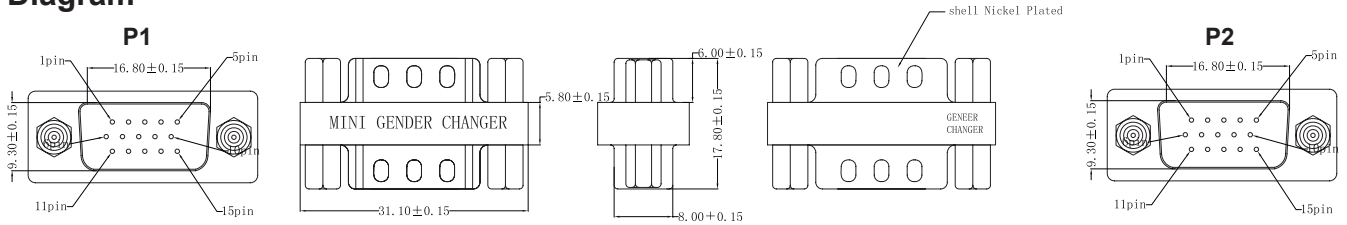

VGA Plug to VGA Plug Adaptor multicomp^{PRO}

Specifications

Adaptor Type	: Straight Adaptor
Connector Type A	: 15P HD-Sub Plug
Connector Type B	: 15P HD-Sub Plug
Shell Material	: Nickel Plated
Electrical Resistance	: 5Ω
Insulation Resistance	: 5MΩ
Dielectric Strength	: 300V DC

Diagram

Dimensions : Millimetres

<u>P1</u>	<u>P2</u>	<u>P1</u>	<u>P2</u>
1 ————— 1	9 ————— 9		
2 ————— 2	10 ————— 10		
3 ————— 3	11 ————— 11		
4 ————— 4	12 ————— 12		
5 ————— 5	13 ————— 13		
6 ————— 6	14 ————— 14		
7 ————— 7	15 ————— 15		
8 ————— 8	SHELL ——— SHELL		

P1:VGA male P2:VGA male

Part Number Table

Description	Part Number
VGA Plug to VGA Plug Adaptor, 15P HD-Sub Plug, Nickel	PS000200

Important Notice : This data sheet and its contents (the "Information") belong to the members of the AVNET group of companies (the "Group") or are licensed to it. No licence is granted for the use of it other than for information purposes in connection with the products to which it relates. No licence of any intellectual property rights is granted. The Information is subject to change without notice and replaces all data sheets previously supplied. The Information supplied is believed to be accurate but the Group assumes no responsibility for its accuracy or completeness, any error in or omission from it or for any use made of it. Users of this data sheet should check for themselves the Information and the suitability of the products for their purpose and not make any assumptions based on information included or omitted. Liability for loss or damage resulting from any reliance on the Information or use of it (including liability resulting from negligence or where the Group was aware of the possibility of such loss or damage arising) is excluded. This will not operate to limit or restrict the Group's liability for death or personal injury resulting from its negligence. Multicomp Pro is the registered trademark of Premier Farnell Limited 2019.