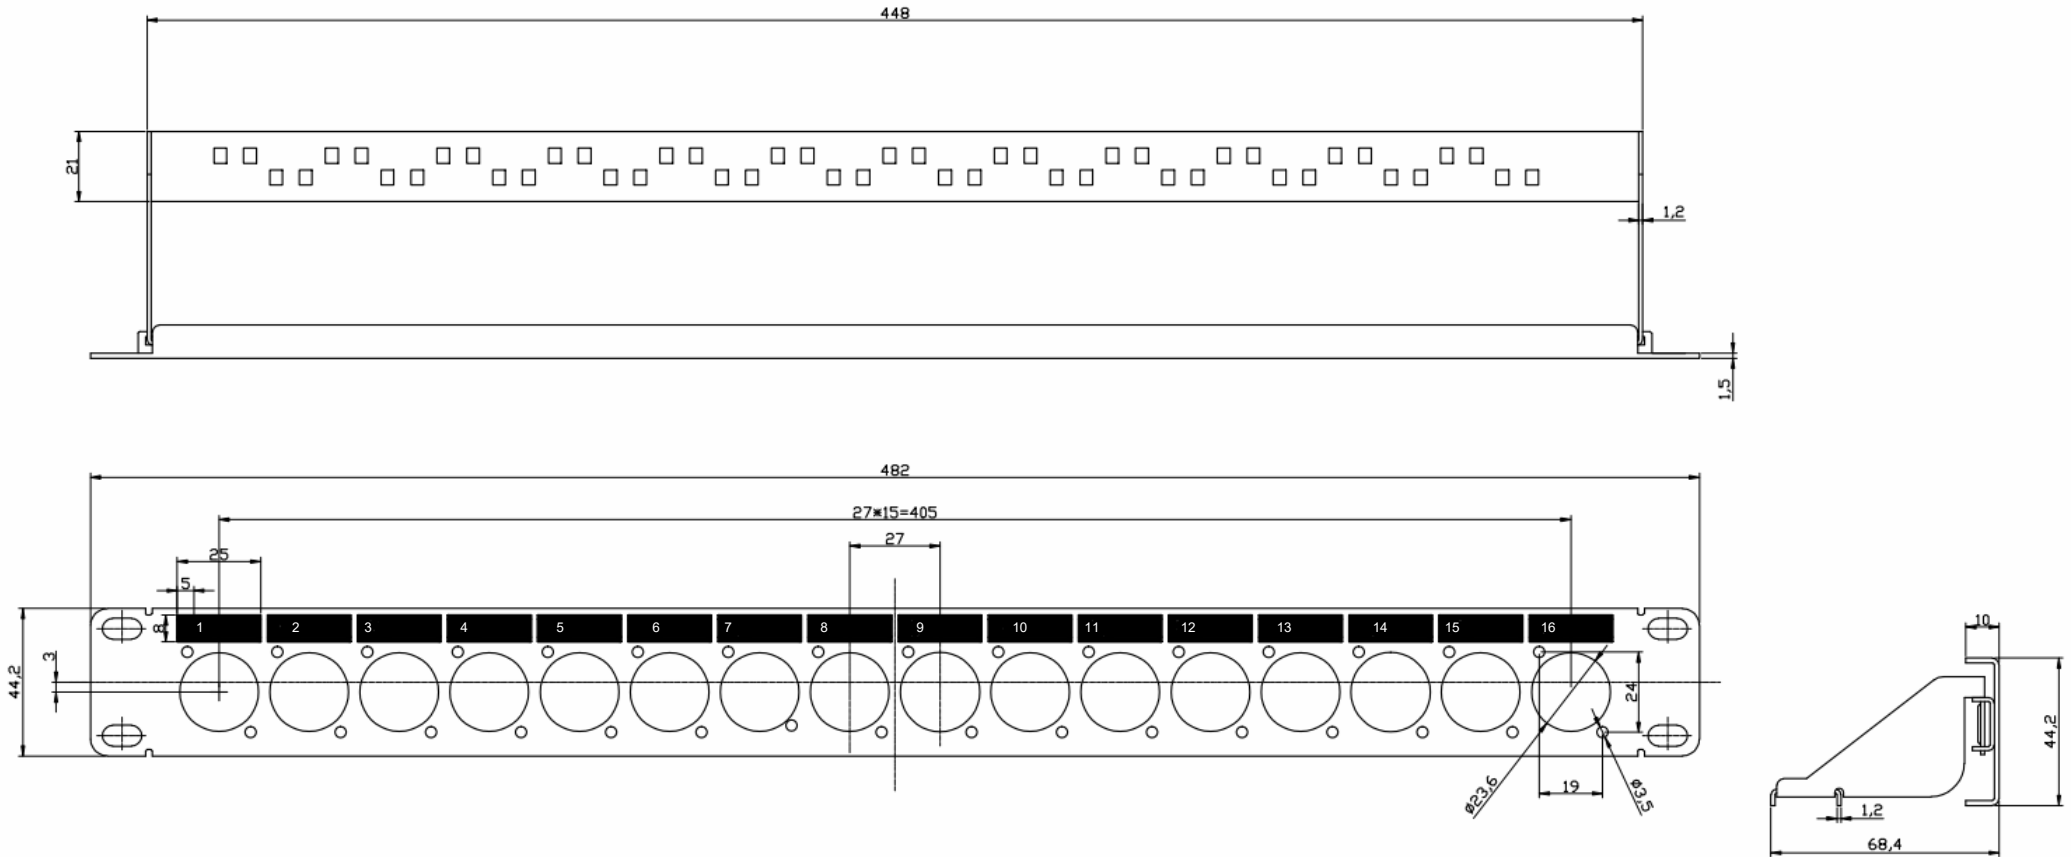

### **Features**

- Robust "U" shaped quality steel construction ensures rigidity
- 19" rack mountable
- Optional removable cable management bar with cable tie slots
- Supplied with cage nut set
- Printed with numbered ports and labelling facility

### Specifications

- Net weight with primary packaging: FFDU16 - 319g; FFDU16CM - 430g
- Dimensions: FFDU16 - 482.6 x 10 x 45mm; FFDU16CM - 482.6 x 75 x 45mm
- Panel Colour: Black matt finish

**Packaging:** Product supplied in individual carton.

**EAN:** FFDU16 - 5055386508492 FFDU16CM - 5055386508485

**Commodity code:** 85177090

FFDU16 (front)

FFDU16 (back)

FFDU16CM (back)

Parts included - 4 x M6 cage nut set (nut, bolt, washer) in black

Parts included - 4 x M6 cage nut set (nut, bolt, washer) in black