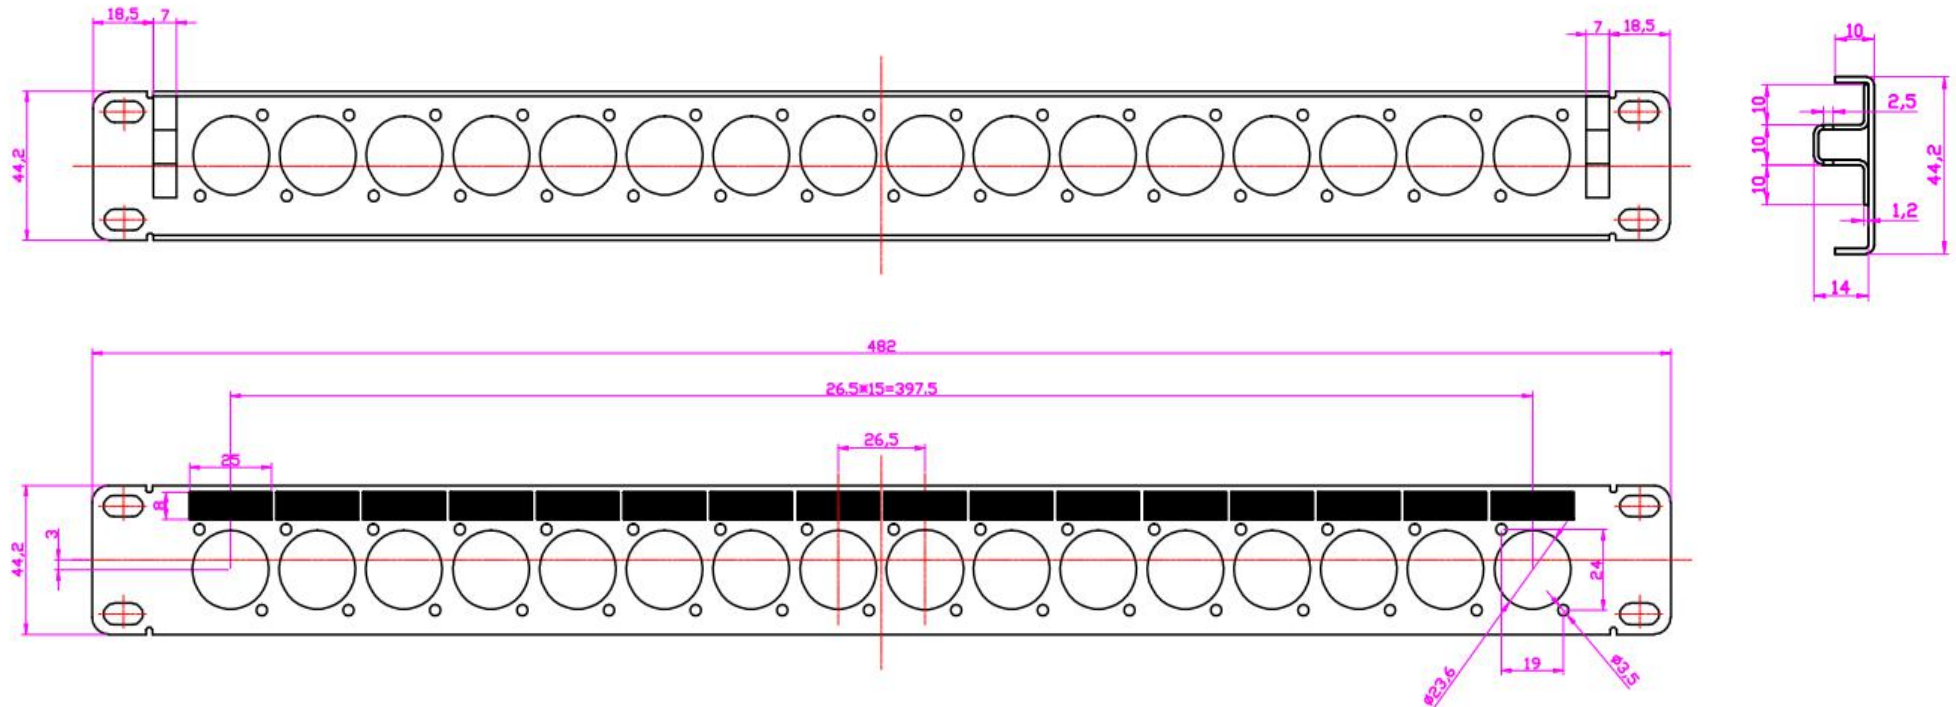

### **Features**

- Robust "U" shaped quality steel construction ensures rigidity
- 19" rack mountable
- Optional removable cable management bar with cable tie slots
- Supplied with cage nut set
- Printed with numbered ports and labelling facility

### Specifications

- Net weight with primary packaging: FFDU16 - 319g; FFDU16CM - 430g
- Dimensions: FFDU16 - 482.6 x 10 x 45mm; FFDU16CM - 482.6 x 75 x 45mm
- Panel Colour: Black matt finish

**Packaging:** Product supplied in individual carton.

**EAN:** FFDU16 - 5055386508492 FFDU16CM - 5055386508485

**Commodity code:** 85177090

FFDU16 (front)

FFDU16 (back)

FFDU16CM (back)

Parts included - 4 x M6 cage nut set (nut, bolt, washer) in black

Parts included - 4 x M6 cage nut set (nut, bolt, washer) in black