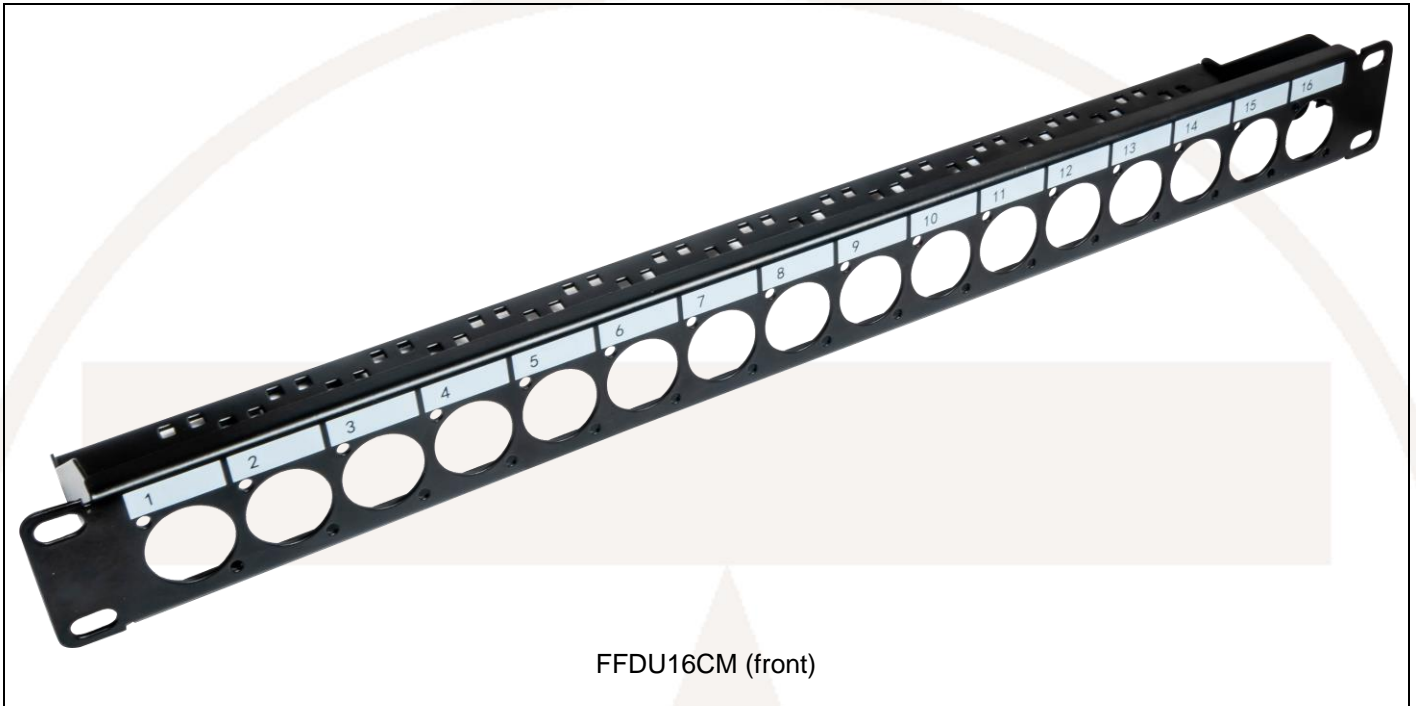

## D UNIVERSAL XLR type 16 port panel

**D UNIVERSAL 19" rack mountable empty XLR type 16 port panel supplied with, or without cable management bar (FFDU16CM and FFDU16). Suitable for D UNIVERSAL and XLR type connectors. These competitively priced panels can be fitted into standard 19" racks or cabinets.**

### **Features**

- Robust "U" shaped quality steel construction ensures rigidity
- 19" rack mountable
- Optional removable cable management bar with cable tie slots
- Supplied with cage nut set
- Printed with numbered ports and labelling facility

### Specifications

- Net weight with primary packaging: FFDU16 - 319g; FFDU16CM - 430g
- Dimensions: FFDU16 - 482.6 x 10 x 45mm; FFDU16CM - 482.6 x 75 x 45mm
- Panel Colour: Black matt finish

**Packaging:** Product supplied in individual carton.