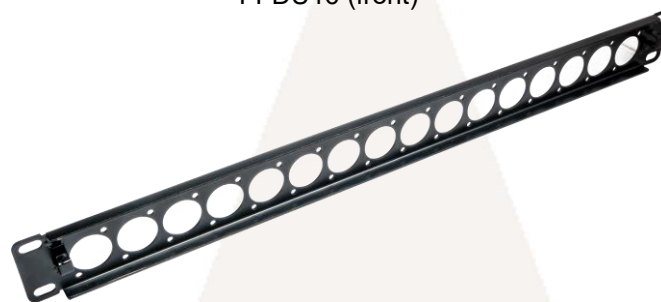

## D UNIVERSAL XLR type 16 port panel

**D UNIVERSAL 19" rack mountable empty XLR type 16 port panel supplied with, or without cable management bar (FFDU16CM and FFDU16). Suitable for D UNIVERSAL and XLR type connectors. These competitively priced panels can be fitted into standard 19" racks or cabinets.**

### **Features**

- Robust "U" shaped quality steel construction ensures rigidity
- 19" rack mountable
- Optional removable cable management bar with cable tie slots
- Supplied with cage nut set
- Printed with numbered ports and labelling facility

### Specifications

- Net weight with primary packaging: FFDU16 - 319g; FFDU16CM - 430g
- Dimensions: FFDU16 - 482.6 x 10 x 45mm; FFDU16CM - 482.6 x 75 x 45mm
- Panel Colour: Black matt finish

**Packaging:** Product supplied in individual carton.

**EAN:** FFDU16 - 5055386508492 FFDU16CM - 5055386508485

**Commodity code:** 85177090

FFDU16 (front)

FFDU16 (back)

FFDU16CM (back)

Parts included - 4 x M6 cage nut set (nut, bolt, washer) in black

Parts included - 4 x M6 cage nut set (nut, bolt, washer) in black