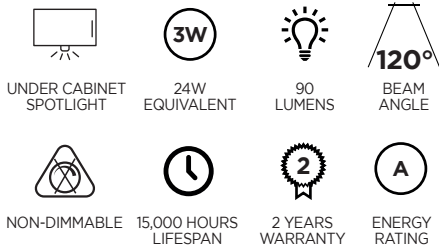

#### SPECIFICATION

Product code	780893, 780909, 780916
Fitting	Under Cabinet Spotlight
Bulb shape	SMD
Wattage	3W
Equivalent wattage	24W
Lumens	90lm
Driver included	Yes
Cable Length	15cm
Cable Colour	White
Dimmable	No
Beam Angle	120°
Diameter	Ø75mm
Height	27mm
Weight	0.141kg
Lifespan	15,000 Hours
Warranty	2 Years
Energy consumption	3kWh/1000h
Input frequency	50Hz
Energy rating	A
Material	Iron
Packaging	White Box + Colour Sticker
IP Rating	IP20