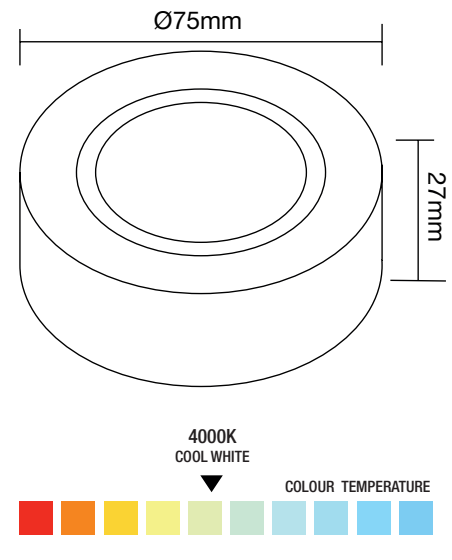

TIME LED is part of Pitacs Limited

Bradbourne Point, Bradbourne Drive, Tilbrook, Milton Keynes, Buckinghamshire MK7 8AT

T: +44 (0)1908 271155 F: +44 (0)1908 640017 E: info@timeled.co.uk W: www.timeled.co.uk

SPEC_780893_780909_780916_V1_JULY2020