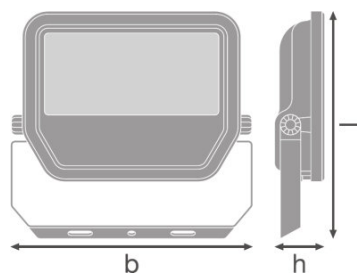

### PRODUCT FEATURES

- Reflector-based, symmetric light distribution with 100° x 100° beam angle
- Integrated wide voltage driver, suitable for 100 - 277 V<sub>AC</sub>
- Surge protection: up to 4 kV (L/N-PE), 2 kV (L-N)
- Mounting bracket with 30° angle and wide rotation area
- Breather membrane to optimize air exchange, without compromising IP protection
- Pre-installed, flexible 1 m cable (H05RN-F), wrapped 3 x 1.0 mm<sup>2</sup> single wires

Light technical data

Beam angle	100 ° x 100 °
------------	---------------

Dimensions & weight

Length	206.0 mm
Width	218.0 mm

<b>Height</b>	46.0 mm
<b>Product weight</b>	1000.00 g
<b>Cable length</b>	1000 mm