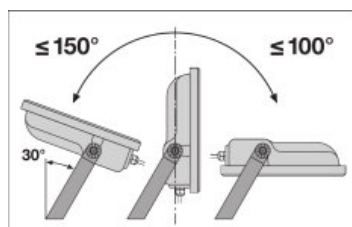

LOGISTICAL DATA

Product code	Packaging unit (Pieces/Unit)	Dimensions (length x width x height)	Gross weight	Volume
4058075421301	Folding carton box 1	224 mm x 67 mm x 181 mm	1107.00 g	2.72 dm³
4058075421318	Shipping carton box 8	462 mm x 284 mm x 207 mm	9480.00 g	27.16 dm³

The mentioned product code describes the smallest quantity unit which can be ordered. One shipping unit can contain one or more single products. When placing an order, for the quantity please enter single or multiples of a shipping unit.

ADDITIONAL CATALOG INFORMATION

	A	B	C	Φ	IP
10W	26	60	5.5	2x M4	0.014lm/lm
20W	38	80	6.5	2x M5	0.016lm/lm
30W	58	90	6.5	2x M5	0.021lm/lm
50W	78	110	6.5	2x M6	0.026lm/lm