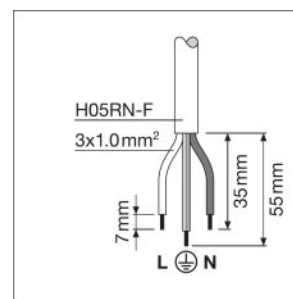

REFERENCES / LINKS

For Guarantee see
▶ www.ledvance.com/guarantee

DISCLAIMER

Subject to change without notice. Errors and omission excepted. Always make sure to use the most recent release.