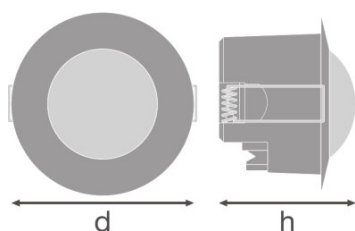

Dimensions & weight

<b>Diameter</b>	83.0 mm
<b>Height</b>	63.0 mm
<b>Product weight</b>	80.00 g

Colors & materials

<b>Body material</b>	Polycarbonate (PC)
<b>Product color</b>	White

Temperatures & operating conditions