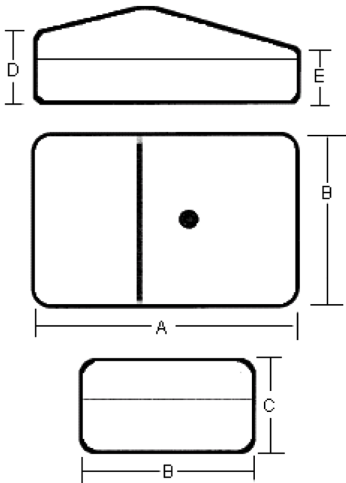

## Features:

- Miniature sloping module case
- A highly adaptable miniature case ergonomically designed for desk, dashboard, pocket etc. and can be used either way up for the desired application
- Manufactured from high-impact black ABS with single self-tapping screw fixing with a matt finish on all surfaces except for a polished recessed panel on the largest flat surface
- A cable knock-out is provided for flying lead applications

## Specifications:

Enclosure Type : Instrument  
 Enclosure Material : ABS  
 Body Colour : Black

Overall Dimensions					Nominal Wall Thickness
A	B	C	D	E	
71	44	28	22	17	2

Dimensions : Millimetres

## Part Number Table

Description	Part Number
Case, Miniature, Sloping, Black	SCB1

**Important Notice** : This data sheet and its contents (the "Information") belong to the members of the AVNET group of companies (the "Group") or are licensed to it. No licence is granted for the use of it other than for information purposes in connection with the products to which it relates. No licence of any intellectual property rights is granted. The Information is subject to change without notice and replaces all data sheets previously supplied. The Information supplied is believed to be accurate but the Group assumes no responsibility for its accuracy or completeness, any error in or omission from it or for any use made of it. Users of this data sheet should check for themselves the Information and the suitability of the products for their purpose and not make any assumptions based on information included or omitted. Liability for loss or damage resulting from any reliance on the Information or use of it (including liability resulting from negligence or where the Group was aware of the possibility of such loss or damage arising) is excluded. This will not operate to limit or restrict the Group's liability for death or personal injury resulting from its negligence. Multicomp Pro is the registered trademark of Premier Farnell Limited 2019.