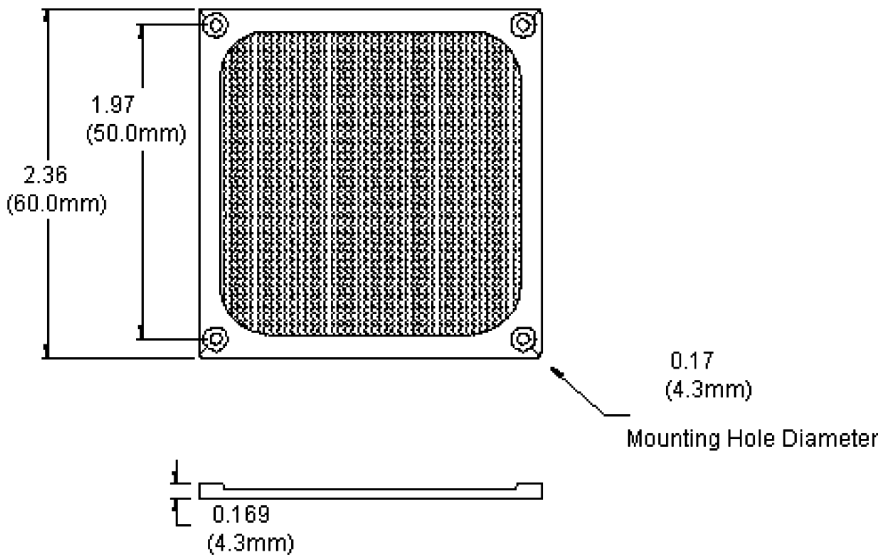

## 60mm, Black

**multicomp** PRO

**RoHS  
Compliant**

### Specifications:

Use With	: Fans
Fixing Centres	: 50mm
Fan Size	: 60mm
Colour	: Black
Depth	: 3.5mm
External Length / Height	: 60mm
Fixing Hole Dia	: 4.32mm
Material	: Aluminium
Screen	: 30 × 30 mesh convoluted with 3/16" pitch, 1/8" deep
Finish	: Mill and anodized black electrodeposit

### Diagram

Dimensions : Inches (Millimetres)