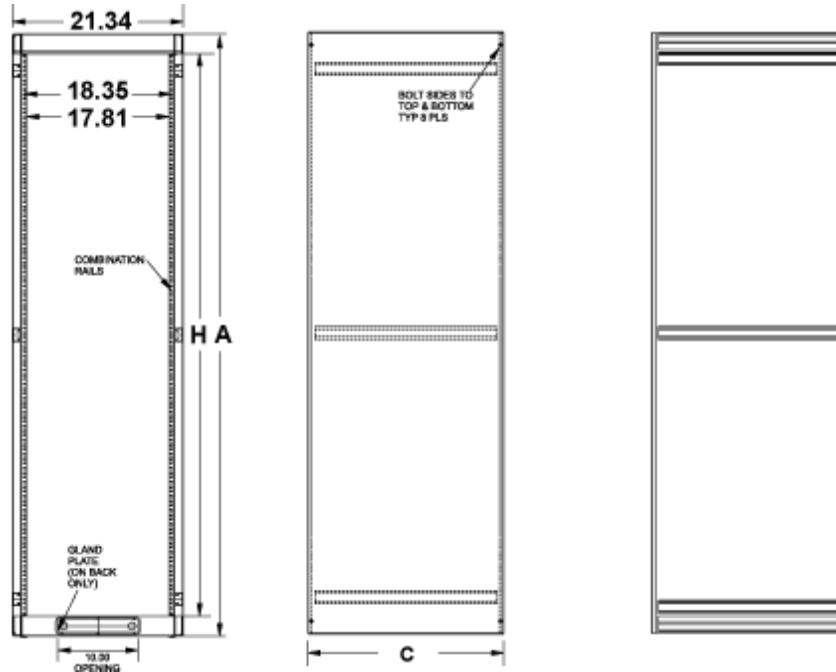

- Mounting Rack Rails

- Square Hole Punched Mounting Rail

Part No. Black	Part No. RAL 7035 Light Gray	Overall Dimensions			Usable Mounting Dimensions			
		Height A	Width	Depth C	Rack Units	Height H	Depth	Depth (With Doors)
REFK1903517BK1	REFK1903517LG1	40.19	21.34	17.50	20U	35.19	16.50	16.00
REFK1904217BK1	REFK1904217LG1	47.19	21.34	17.50	24U	42.19	16.50	16.00
REFK1904917BK1	REFK1904917LG1	54.19	21.34	17.50	28U	49.19	16.50	16.00
REFK1905617BK1	REFK1905617LG1	61.19	21.34	17.50	32U	56.19	16.50	16.00
REFK1906317BK1	REFK1906317LG1	68.19	21.34	17.50	36U	63.19	16.50	16.00
REFK1907017BK1	REFK1907017LG1	75.19	21.34	17.50	40U	70.19	16.50	16.00
REFK1907717BK1	REFK1907717LG1	82.19	21.34	17.50	44U	77.19	16.50	16.00
REFK1903524BK1	REFK1903524LG1	40.19	21.34	24.50	20U	35.19	23.50	23.00
REFK1904224BK1	REFK1904224LG1	47.19	21.34	24.50	24U	42.19	23.50	23.00
REFK1904924BK1	REFK1904924LG1	54.19	21.34	24.50	28U	49.19	23.50	23.00
REFK1905624BK1	REFK1905624LG1	61.19	21.34	24.50	32U	56.19	23.50	23.00
REFK1906324BK1	REFK1906324LG1	68.19	21.34	24.50	36U	63.19	23.50	23.00
REFK1907024BK1	REFK1907024LG1	75.19	21.34	24.50	40U	70.19	23.50	23.00
REFK1907724BK1	REFK1907724LG1	82.19	21.34	24.50	44U	77.19	23.50	23.00
REFK1903531BK1	REFK1903531LG1	40.19	21.34	31.50	20U	35.19	30.50	30.00
REFK1904231BK1	REFK1904231LG1	47.19	21.34	31.50	24U	42.19	30.50	30.00
REFK1904931BK1	REFK1904931LG1	54.19	21.34	31.50	28U	49.19	30.50	30.00
REFK1905631BK1	REFK1905631LG1	61.19	21.34	31.50	32U	56.19	30.50	30.00
REFK1906331BK1	REFK1906331LG1	68.19	21.34	31.50	36U	63.19	30.50	30.00
REFK1907031BK1	REFK1907031LG1	75.19	21.34	31.50	40U	70.19	30.50	30.00
REFK1907731BK1	REFK1907731LG1	82.19	21.34	31.50	44U	77.19	30.50	30.00

REFK Locking Doors

Solid Door	Solid Door	Louvered Door	Louvered Door	Window Door	Use With REFK Frame		
Part No.	Part No.	Part No.	Part No.	Part No.	Height	Rack Units	Part No.
Black	RAL 7035 Light Gray	Black	RAL 7035 Light Gray	Black			
RSDF19035BK1	RSDF19035LG1	RSDL19035BK1	RSDL19035LG1	REDFP19035BK1	35.00	20U	REFK19035XX
RSDF19042BK1	RSDF19042LG1	RSDL19042BK1	RSDL19042LG1	REDFP19042BK1	42.00	24U	REFK19042XX
RSDF19049BK1	RSDF19049LG1	RSDL19049BK1	RSDL19049LG1	REDFP19049BK1	49.00	28U	REFK19049XX