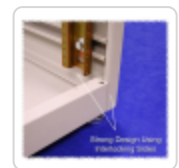

Specifications

- Cabinet frame constructed in 12-gauge steel.
- Drilled and 10-32 tapped flange 19" mounting rails are constructed in 10-gauge steel, include rack unit indicators, and are Zinc-plated to provide superior surface areas for equipment grounding.
- Includes four (4) leveling feet.
- Removable gland plate - over 10" (254 mm) long x 1.5" (38 mm) high opening - with knockouts on rear bottom of rack for easy cable access.
- Load rated for up to 1,000 lbs (454 kg).
- Finished in textured black or RAL 7035 light gray powder paint.
- TAA compliant for GSA Schedule purchases.
- RoHS Compliant.
- Manufactured in North America.

Gallery

Accessories

- Universal Rack Shelf
- Four Post Mounting Sliding Shelf
- Sliding Keyboard Shelf
- Four Post Fixed Depth Shelf
- PDUs and Outlet Strips
- Adjustable Depth Cable Manager
- Horizontal Ring Cable Manager
- Cable Management Arm
- Rack Panels
- Lite Duty Caster Set
- Adjustable Depth Shelf
- Rack Mount Locking Storage Drawer
- Four Post Mounting Zero Space Fixed Shelf
- 10-32 Mounting Hardware
- Rack Unit Label
- Horizontal Lacing Strip
- Horizontal Hinged Cable Manager
- Horizontal Steel Finger Cable Manager
- Grounding & Bonding
- Light Duty Caster Set