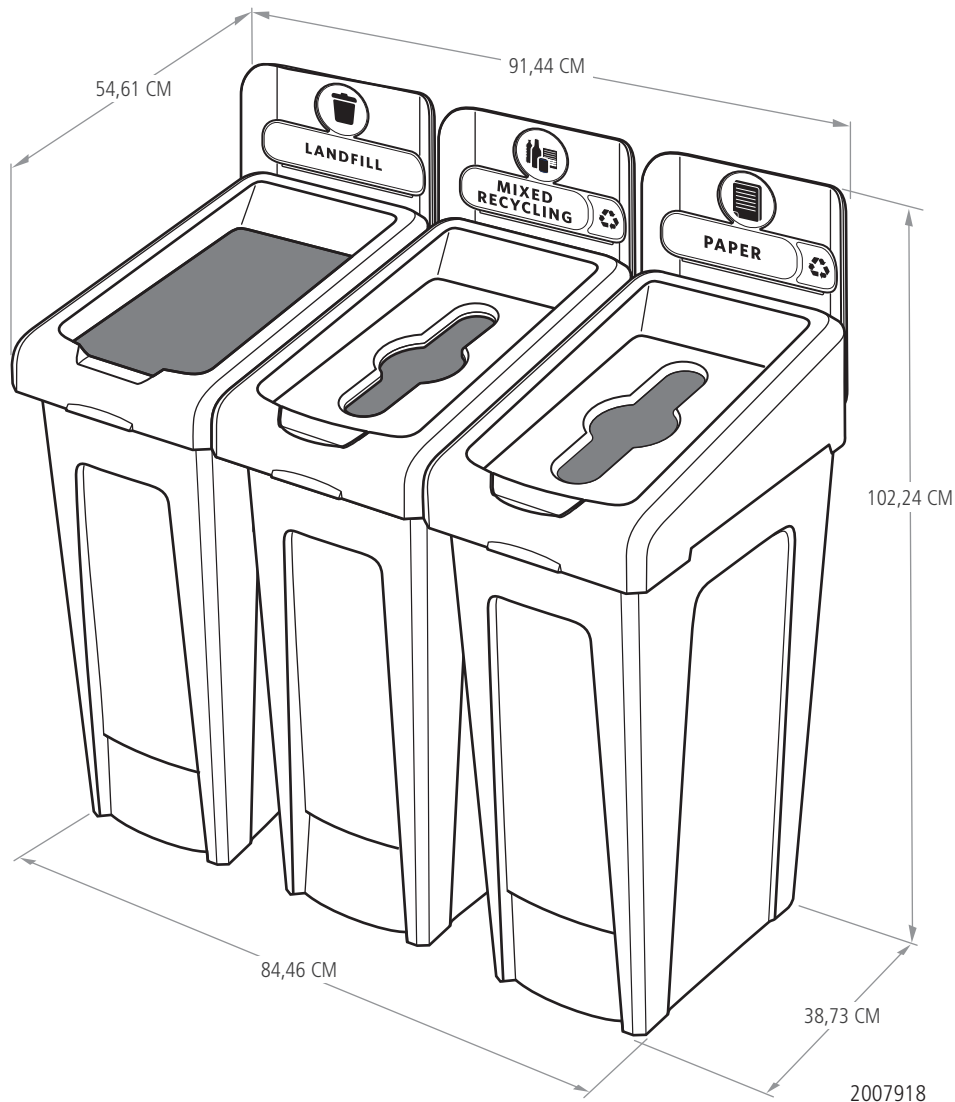

An adaptable recycling solution offers a front-of-house look with smart functionality.

Features and Benefits:

- Simple and durable execution. Components snap in place without the use of hardware
- Hinging lid inserts are optimized to fit any size recyclable
- Venting channels for easy liner removal and a cinch grip to secure and hide liner bags

COLOURS AVAILABLE

Black/Blue/Yellow, Black/Blue/Green

Material Composition:

Base: Polyethylene blend
Lid: Polyethylene blend
Connector: Polypropylene
Billboard: Polypropylene
Lid insert: Polypropylene

SLIM JIM® RECYCLING STATION 3-STREAM KIT

SLIM JIM® RECYCLING STATION 3-STREAM KIT

SKU #	DESCRIPTION	COLOUR	CAPACITY	LENGTH	WIDTH	HEIGHT	PACK SIZE
			L	CM	CM	CM	
2057607	3 - STREAM LANDFILL / PAPER / PLASTIC	■ ■ ■	87/87/87	54,61	91,44	102,24	1
2057731	3 - STREAM LANDFILL / PAPER / PLASTIC	■ ■ ■	87/87/87	54,61	91,44	102,24	1
2057606	3 - STREAM LANDFILL / PAPER / MIXED RECYCLING	■ ■ ■	87/87/87	54,61	91,44	102,24	1

SHIPPING INFORMATION

SKU #	COUNTRY OF ORIGIN	EAN PRODUCT CODE	BARCODE CARTON	CUSTOM CODE	CARTON DIMENSIONS	WEIGHT	VOLUME DM3
2057607	GB	NA	NA	3924100090	60.01 X 54.14 X 96.84	16,82	0,31
2057731	GB	NA	NA	3924100090	60.01 X 54.14 X 96.84	16,82	0,31
2057606	GB	NA	NA	3924100090	60.01 X 54.14 X 96.84	16,82	0,31

162707 |

©2017 Rubbermaid Commercial Products LLC
10, Chemin de Blandonnet - 1214 Vernier Geneva, Switzerland