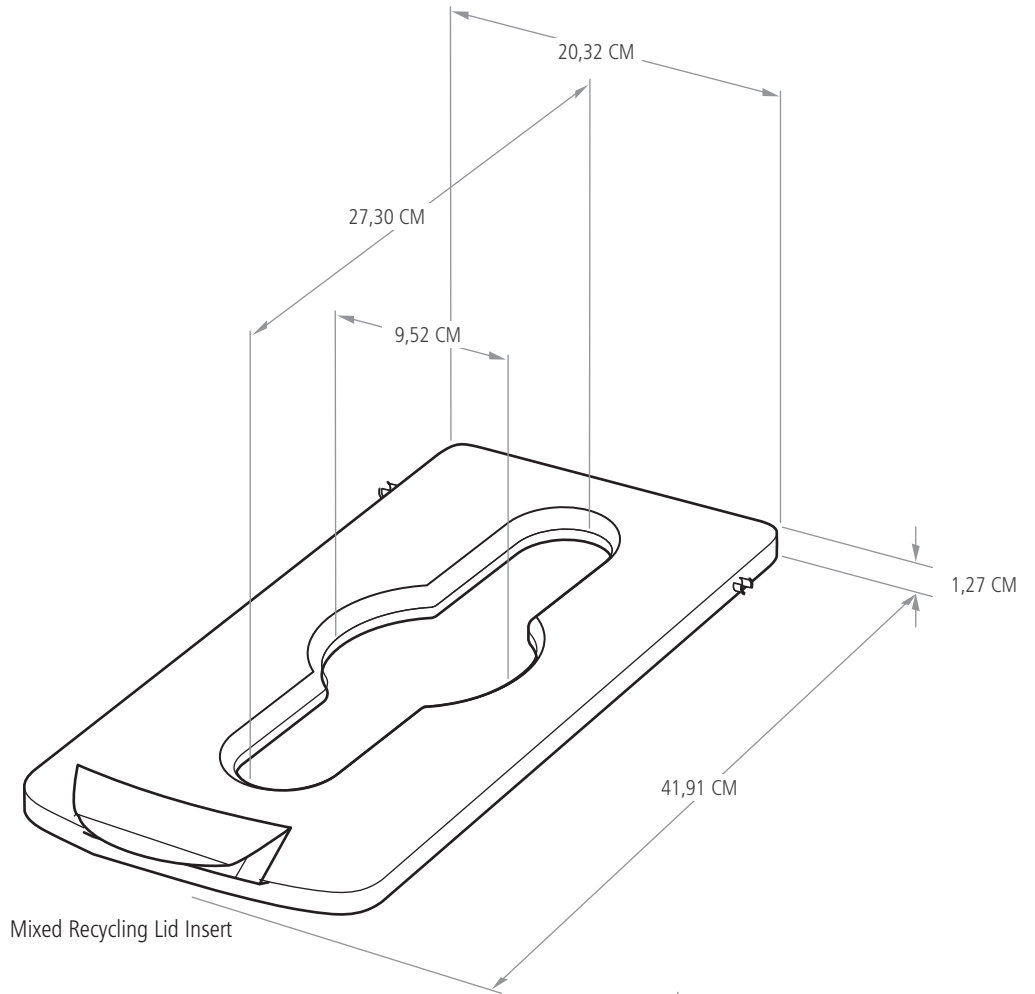

An adaptable recycling solution offers a front-of-house look with smart functionality.

Features and Benefits:

- Simple and durable execution. Components snap in place without the use of hardware
- Hinging lid inserts are optimized to fit any size recyclable

COLOURS AVAILABLE

Red, Yellow, Green, Blue, Black, Dark Grey, Brown

Material Composition:

Polypropylene

Compatibility:

- Compatible with Slim Jim® Recycling Station Starter Kit and Slim Jim® Recycling Station Billboards

SLIM JIM® RECYCLING STATION LID INSERTS