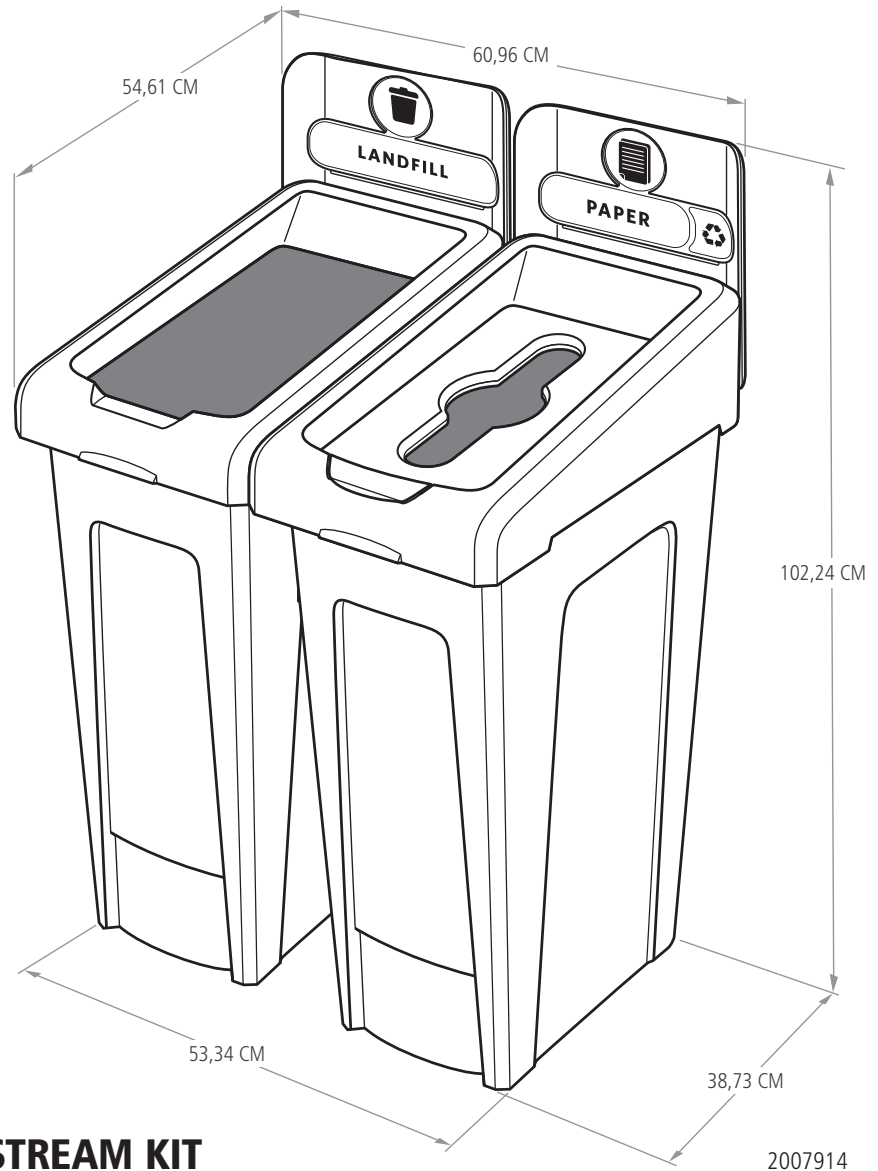

An adaptable recycling solution offers a front-of-house look with smart functionality.

Features and Benefits:

- Simple and durable execution. Components snap in place without the use of hardware
- Hinging lid inserts are optimized to fit any size recyclable
- Venting channels for easy liner removal and a cinch grip to secure and hide liner bags

COLOURS AVAILABLE

Black/Blue, Black/Yellow

Material Composition:

Base: Polyethylene blend
Lid: Polyethylene blend
Connector: Polypropylene
Billboard: Polypropylene
Lid insert: Polypropylene

SLIM JIM® RECYCLING STATION 2-STREAM KIT

SLIM JIM® RECYCLING STATION 2-STREAM KIT

SKU #	DESCRIPTION	COLOUR	CAPACITY		LENGTH	WIDTH	HEIGHT	PACK SIZE
			L	CM				
2057605	2 - STREAM LANDFILL / PAPER	■ ■	87/87	54,61	60,96	102,24	1	
2057610	2 - STREAM LANDFILL / PAPER	■ ■	87/87	54,61	60,96	102,24	1	
2057733	2 - STREAM LANDFILL / PAPER	■ ■	87/87	54,61	60,96	102,24	1	

SHIPPING INFORMATION

SKU #	COUNTRY OF ORIGIN	EAN PRODUCT CODE	BARCODE CARTON	CUSTOM CODE	CARTON DIMENSIONS	WEIGHT	VOLUME DM3
2057605	GB	NA	NA	3924100090	54.13 X 31.75 X 96.84	10,88	0,16
2057610	GB	NA	NA	3924100090	54.13 X 31.75 X 96.84	10,88	0,16
2057733	GB	NA	NA	3924100090	54.13 X 31.75 X 96.84	10,88	0,16

162707 |

©2017 Rubbermaid Commercial Products LLC
10, Chemin de Blandonnet - 1214 Vernier Geneva, Switzerland