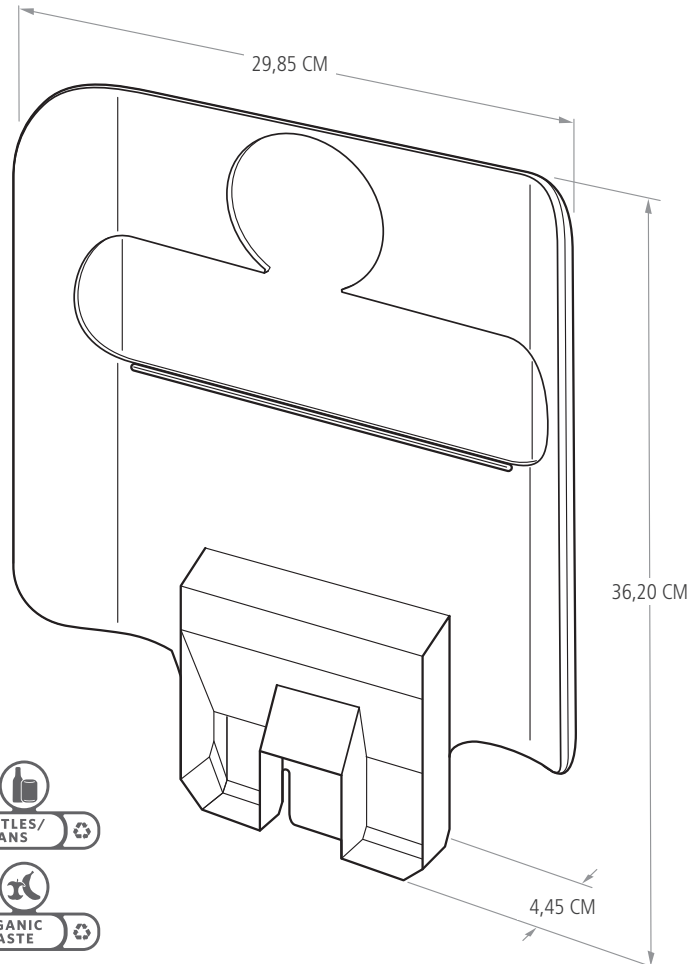

SLIM JIM® RECYCLING STATION BILLBOARDS

An adaptable recycling solution offers a front-of-house look with smart functionality.

Features and Benefits:

- Provide better waste stream visibility by selecting a colour and waste stream label for your facility needs
- Simple and durable execution. Components snap in place without the use of hardware

COLOURS AVAILABLE

Red, Yellow, Green, Blue, Black, Dark Grey, Brown

Material Composition:

Polypropylene

Compatibility:

- Compatible with Slim Jim® Recycling Station Starter Kit, Slim Jim® Recycling Station Lid Inserts, and Slim Jim® Recycling Station Waste Stream Label Kits.

Waste Stream Label Kit - 1977787

162707 |

©2017 Rubbermaid Commercial Products LLC
10, Chemin de Blandonnet - 1214 Vernier Geneva, Switzerland