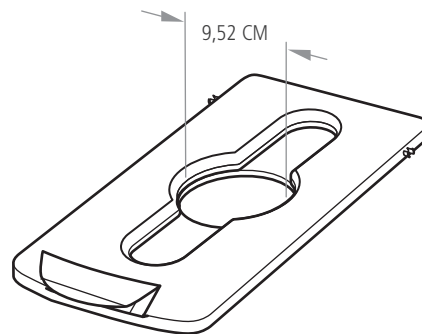

An adaptable recycling solution offers a front-of-house look with smart functionality.

Features and Benefits:

- Simple and durable execution. Components snap in place without the use of hardware
- Hinging lid inserts are optimized to fit any size recyclable

COLOURS AVAILABLE

Red, Yellow, Green, Blue, Black, Dark Grey, Brown

Material Composition:

Polypropylene

Compatibility:

- Compatible with Slim Jim® Recycling Station Starter Kit and Slim Jim® Recycling Station Billboards

SLIM JIM® RECYCLING STATION LID INSERTS