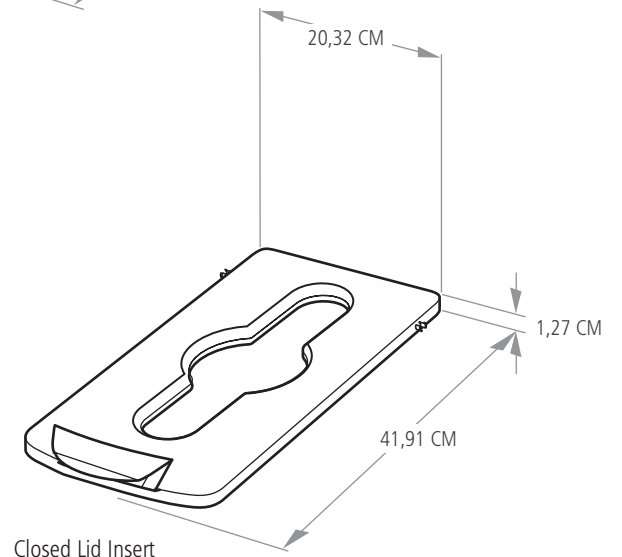

An adaptable recycling solution offers a front-of-house look with smart functionality.

Features and Benefits:

- Simple and durable execution. Components snap in place without the use of hardware
- Hinging lid inserts are optimized to fit any size recyclable

COLOURS AVAILABLE

Red, Yellow, Green, Blue, Black, Dark Grey, Brown

Material Composition:

Polypropylene

Compatibility:

- Compatible with Slim Jim® Recycling Station Starter Kit and Slim Jim® Recycling Station Billboards

SLIM JIM® RECYCLING STATION LID INSERTS