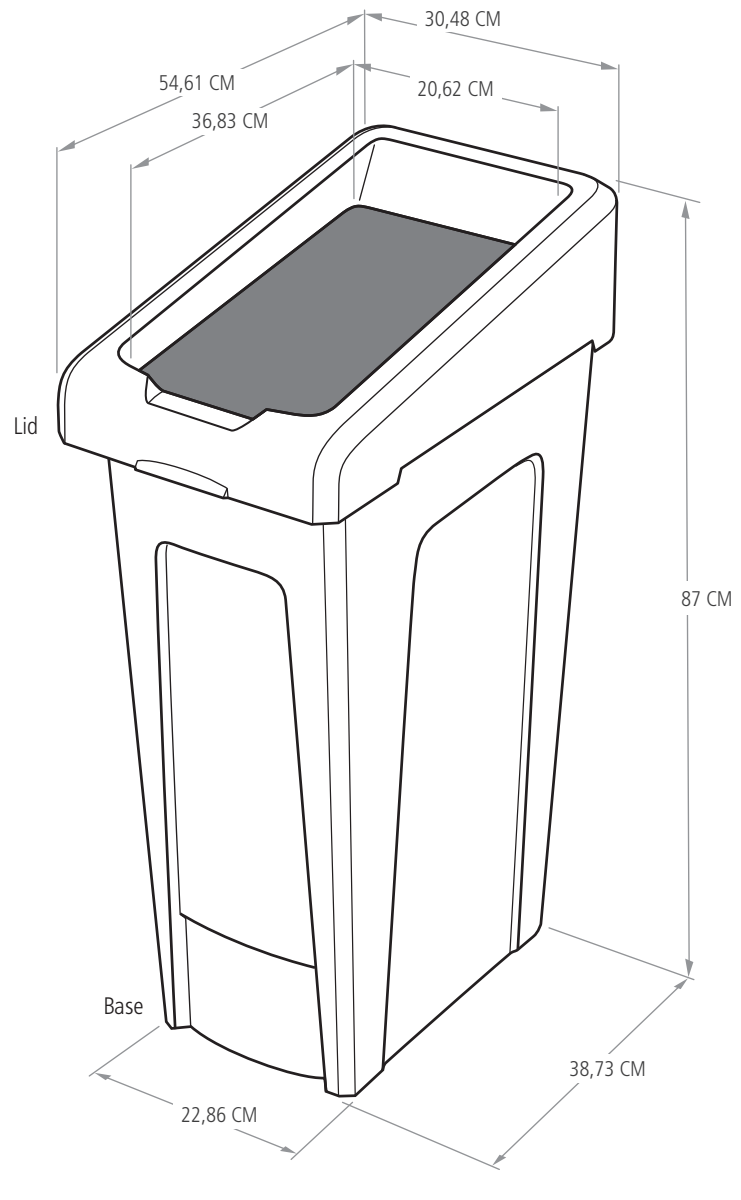

COLOURS AVAILABLE

Grey

Material Composition:

Base: Polyethylene blend

Lid: Polyethylene blend

Connector: Polypropylene

Compatibility:

- Compatible with Slim Jim® Recycling Station Lid Inserts and Slim Jim® Recycling Station Billboards
- Waste Stream Label Kit

SLIM JIM® RECYCLING STATION STARTER KIT

SKU #	DESCRIPTION	COLOUR	CAPACITY L	LENGTH CM	WIDTH CM	HEIGHT CM	PACK SIZE
2007913	STARTER KIT	LIGHT GREY	87	54,61	30,48	87,00	1

SHIPPING INFORMATION

SKU #	COUNTRY OF ORIGIN	EAN PRODUCT CODE	BARCODE CARTON	CUSTOM CODE	CARTON DIMENSIONS	WEIGHT	VOLUME DM3
2007913	US	86876239607	86876239607	3924100090	54.13 X 30.79 X 77.78	5,33	0,123