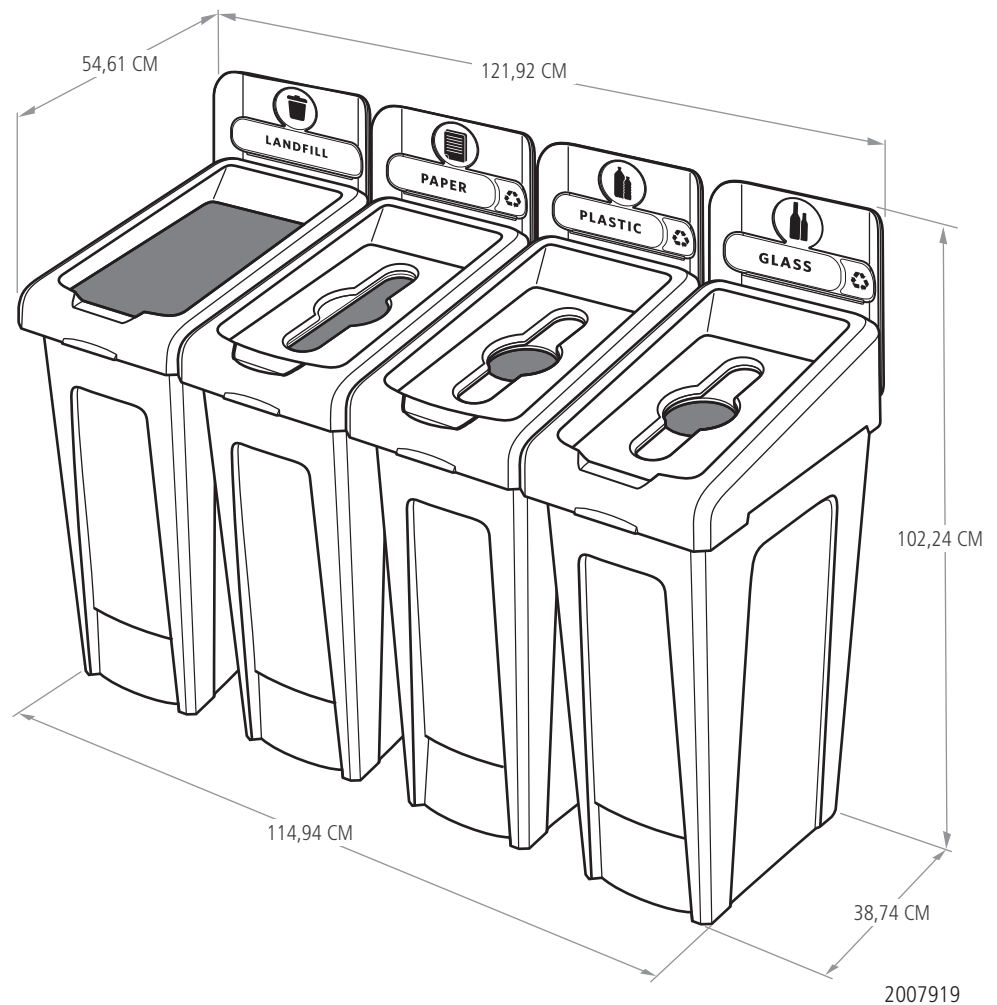

SLIM JIM® RECYCLING STATION 4-STREAM KIT

An adaptable recycling solution offers a front-of-house look with smart functionality.

Features and Benefits:

- Components snap in place without the use of hardware
- Hinging lid inserts are optimized to fit any size recyclable
- Venting channels for easy liner removal and a cinch grip to secure and hide liner bags

COLOURS AVAILABLE

Black/Blue/Red/Yellow

Material Composition:

Base: Polyethylene blend
Lid: Polyethylene blend
Connector: Polypropylene
Billboard: Polypropylene
Lid insert: Polypropylene

SLIM JIM® RECYCLING STATION 4-STREAM KIT

SKU #	DESCRIPTION	COLOUR	CAPACITY L	LENGTH CM	WIDTH CM	HEIGHT CM	PACK SIZE
2057608	4 - STREAM LANDFILL / PAPER / PLASTIC / ORGANIC	■ ■ ■ ■	87/87/87/87	54,61	121,92	102,24	1
2057609	4 - STREAM LANDFILL / PAPER / PLASTIC / GLASS	■ ■ ■ ■	87/87/87/87	54,61	121,92	102,24	1
2057732	4 - STREAM LANDFILL / PAPER / PLASTIC / GLASS	■ ■ ■ ■	87/87/87/87	54,61	121,92	102,24	1

SHIPPING INFORMATION

SKU #	COUNTRY OF ORIGIN	EAN PRODUCT CODE	BARCODE CARTON	CUSTOM CODE	CARTON DIMENSIONS	WEIGHT	VOLUME DM3
2057608	GB	NA	NA	3924100090	60.01 X 54.14 X 96.84	21,45	0,021
2057609	GB	NA	NA	3924100090	60.01 X 54.14 X 96.85	21,45	0,021
2057732	GB	NA	NA	3924100090	60.01 X 54.14 X 96.86	21,45	0,021

162707 |

©2017 Rubbermaid Commercial Products LLC
10, Chemin de Blandonnet - 1214 Vernier Geneva, Switzerland