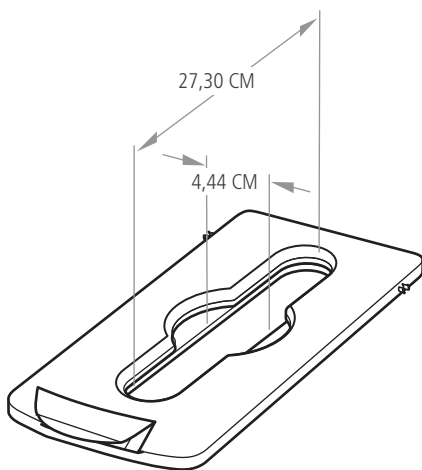

An adaptable recycling solution offers a front-of-house look with smart functionality.

Features and Benefits:

- Simple and durable execution. Components snap in place without the use of hardware
- Hinging lid inserts are optimized to fit any size recyclable

COLOURS AVAILABLE

Red, Yellow, Green, Blue, Black, Dark Grey, Brown

Material Composition:

Polypropylene

Compatibility:

- Compatible with Slim Jim® Recycling Station Starter Kit and Slim Jim® Recycling Station Billboards

SLIM JIM® RECYCLING STATION LID INSERTS