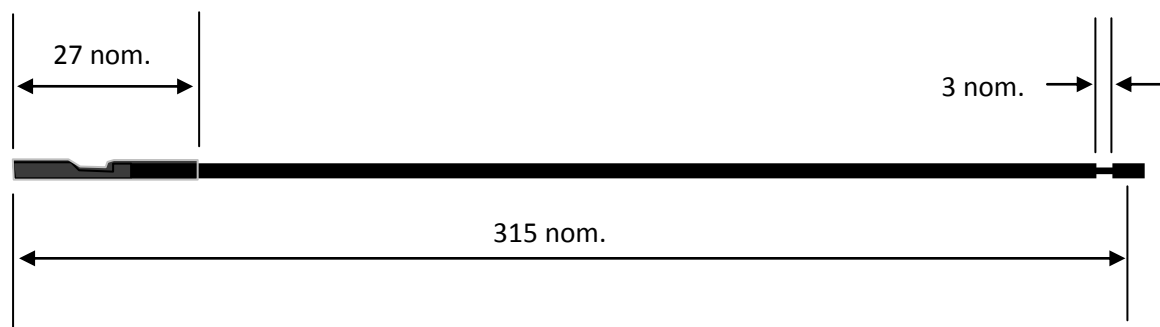

Part Number: 33103002

Type	Size	Rating	Description
Cable	22AWG	600V	Black Cable with 2.0 x 0.5 insulated female receptacle

Dimensions in millimetres

Notes:

- 1 **Wire** 22AWG 0.5mm² UR AWM 1015 105°C 600v VW-1 CSA TEW FT1
Black PVC
- 2 **Connector** Brass 2.0 x 0.5mm female crimp terminal
- 3 **Environmental** RoHS & REACH SVHC compliant