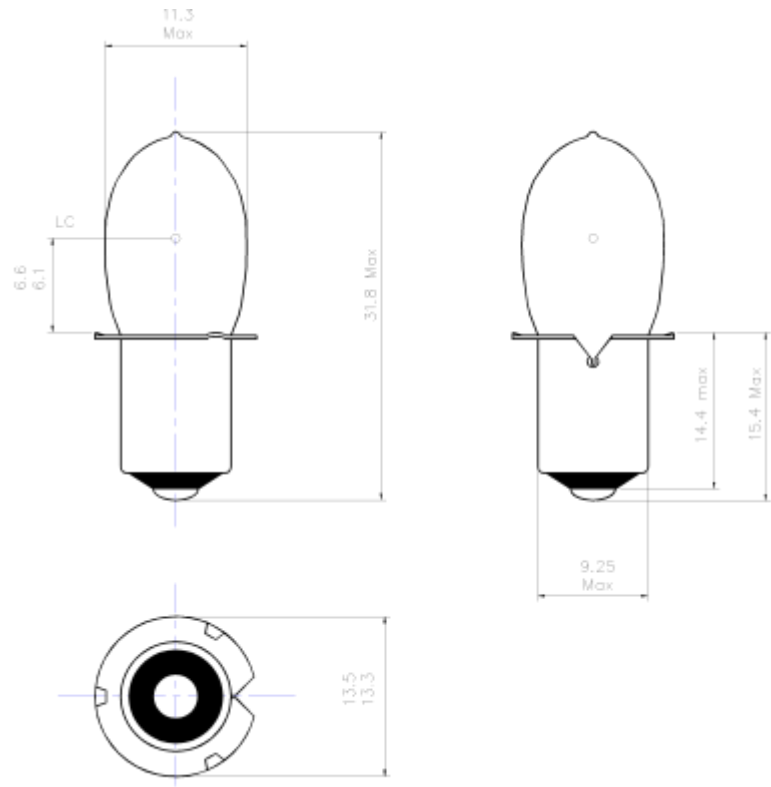

PRODUCT DATA SHEET

Part Number: 13211550

Type	Size	Rating	Description
Incandescent	B-3½	4.75V 0.5A	Krypton Pre-Focus (torch)

Dimensions in millimetre

TEST VOLTS	CURRENT (mA)			LIGHT OUTPUT (Lm)			LIFE Hours
	Min.	Nom.	Max.	Min.	Nom.	Max.	
4.75	450	500	550	24	32	40	-

Notes:

- 1 **Base Type** P13.5s Nickel plated pre-focus
- 2 **Filament Shape** C-2R
- 3 **Lamp Marking** 4.75V 0.5A
- 4 **Environmental** RoHS & REACH SVHC compliant