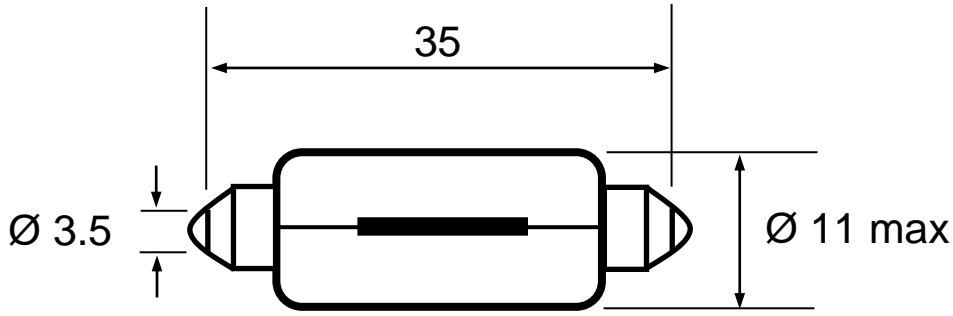

Part Number: 00000272

Type	Size	Rating	Description
Incandescent	11x38	12V 10W	Festoon Lamp

Dimensions in millimetres

Notes:

- 1 **Base Type** SV8.5-8
- 2 **Filament Shape** Single coil
- 3 **Lamp Marking** E marking with 12V 10W
- 4 **Environmental** RoHS & REACH SVHC compliant