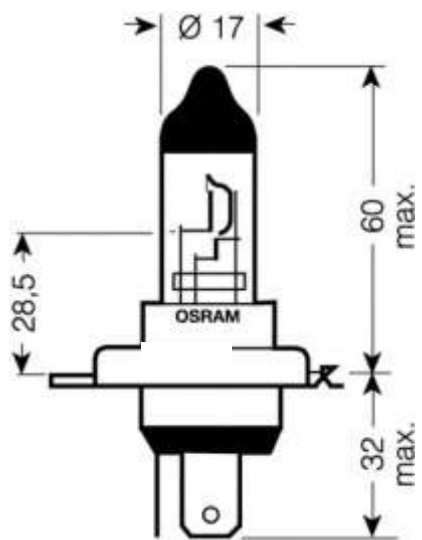

PRODUCT DATA SHEET

Part Number: 00000472

Type	Size	Rating	Description
Halogen	H4	12V 55/60W	Dual Filament Headlamp

Dimensions in millimetres