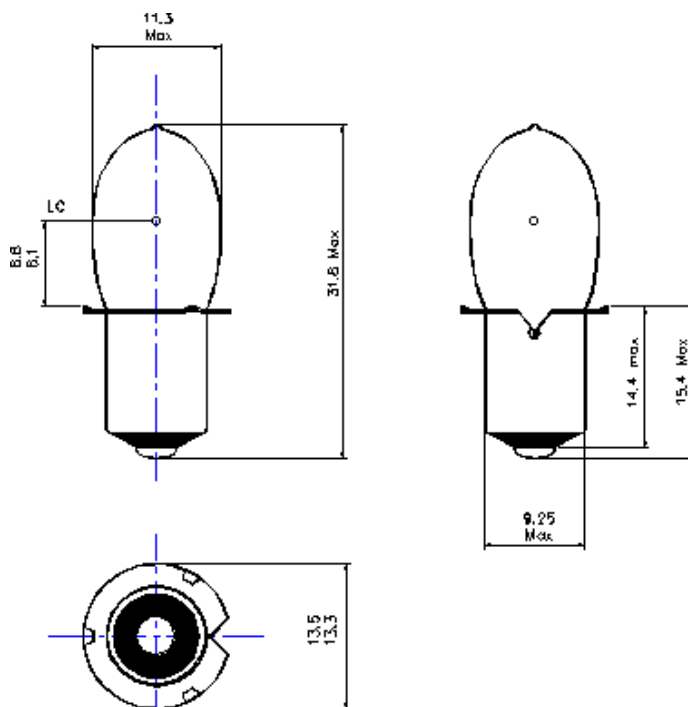

Part Number:

1321080K

Type	Size	Rating	Description
Incandescent	B-3½	2.4V 0.5A	Krypton Pre-Focus (torch)

Dimensions in millimetres

TEST VOLTS	CURRENT (mA)			LIGHT OUTPUT (Lm)			LIFE Hours
	Min.	Nom.	Max.	Min.	Nom.	Max.	
2.4	-	500	-	-	11	-	-

Notes:

- 1 **Base Type** P13.5s Nickel plated pre-focus
- 2 **Filament Shape** C-2R
- 3 **Lamp Marking** 2.4V 0.5A
- 4 **Environmental** RoHS & REACH SVHC compliant