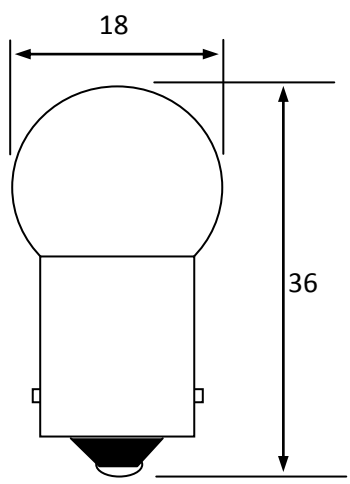

PRODUCT DATA SHEET

Part Number: 00000245

Type	Size	Rating	Description
Incandescent	G18	12V 10W	Automotive Bayonet Lamp

Dimensions in millimetres

TEST VOLTS	Power (W)			LIGHT OUTPUT (Lm)			LIFE Hours
	Min.	Nom.	Max.	Min.	Nom.	Max.	
12		10			-		

Notes:

- 1 **Filament Shape** C-2R
- 2 **Base type** BA15s Nickel plated
- 3 **Lamp Marking** E marked lamp
- 4 **Environmental** RoHS & REACH SVHC compliant