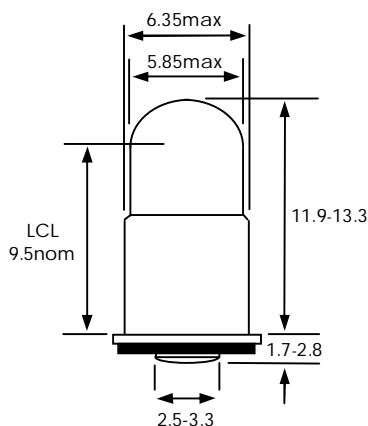

Part Number : **387**

Type	Size	Rating	Description
Incandescent	T6	28V 40mA	T-1 ³ / ₄ Midget Flange Lamp

Dimensions (mm):

- SX6s base to IEC61-1, (EN60061-1), sheet 7004-61-x.
- Marking CML 387 28V
- RoHS and REACH SVHC compliant

Operating data:

Voltage(V)	28
Power,W(nom)	1.12
Current, mA(nom)	40
Light output, Lm(nom)	3.8
Life(Hrs)	7,000

Issue 3 : 28Feb13