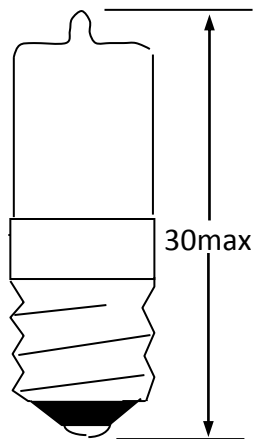

PRODUCT DATA SHEET

Part Number: 13502703

Type	Size	Rating	Description
Incandescent	T10	4V 0.85A	MES Halogen lamp

Dimensions in millimetres

TEST VOLTS	CURRENT (mA)			LIGHT OUTPUT (Lm)			LIFE Hours
	Min.	Nom.	Max.	Min.	Nom.	Max.	
2.8	765	850	935	-	-	-	-

Notes:

- 1 **Base Type** E10/13 Nickel plated
- 2 **Filament Shape** C-6
- 3 **Lamp Marking** 4V 0.85A
- 4 **Environmental** RoHS & REACH SVHC compliant