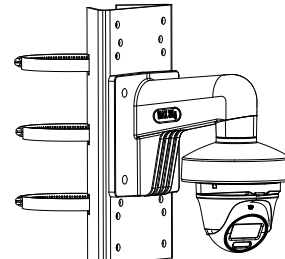

▪ Accessory

HIA-B301

Note:

Certain accessory may not perfectly match with the camera.