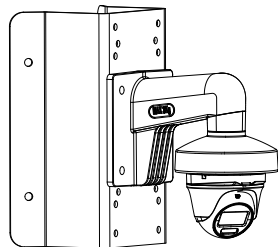

▪ Accessory

HIA-B201

Note:

Certain accessory may not perfectly match with the camera.