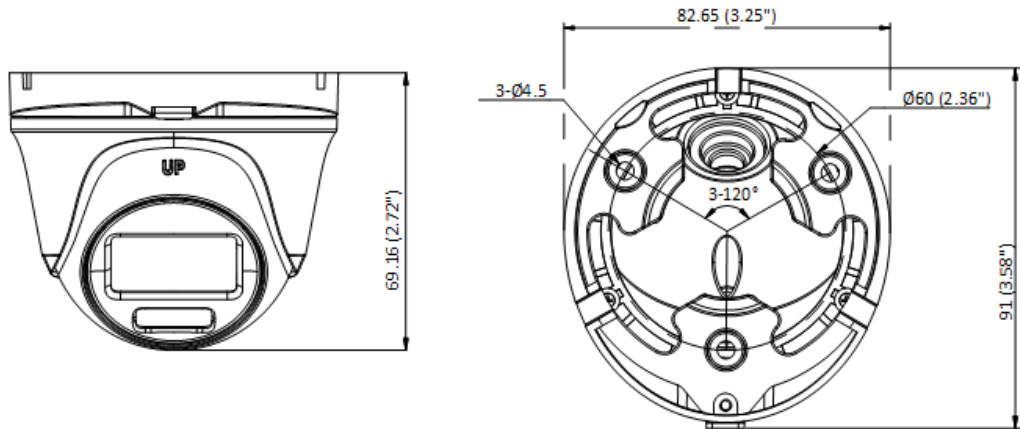

### 2 MP ColorVu Fixed Turret Camera

- High quality imaging with 2 MP, 1920 × 1080 resolution
- 24/7 color imaging with F1.0 aperture
- 3D DNR technology delivers clean and sharp images
- 2.8 mm, 3.6 mm, 6 mm fixed focal lens
- Up to 20 m white light distance for bright night imaging
- One port for four switchable signals (TVI/AHD/CVI/CVBS)
- Water and dust resistant (IP66)

## ▪ Specification

Camera	
Image Sensor	2 MP CMOS
Signal System	PAL/NTSC
Resolution	1920 (H) × 1080 (V)
Frame Rate	TVI: 1080p@25fps/30fps CVI: 1080p@25fps/30fps AHD:1080p@25fps/30fps CVBS: PAL/NTSC
Min. Illumination	0.001 Lux @ (F1.0, AGC ON), 0 Lux with white light
Shutter Time	PAL: 1/25 s to 1/50,000 s; NTSC: 1/30 s to 1/50,000 s
Lens	2.8 mm/3.6 mm/6 mm fixed lens
Field of View	2.8 mm, horizontal FOV: 102°, vertical FOV: 54°, diagonal FOV: 121° 3.6 mm, horizontal FOV: 80°, vertical FOV: 43°, diagonal FOV: 95° 6 mm, horizontal FOV: 52°, vertical FOV: 29°, diagonal FOV: 61°
Lens Mount	M12
Light Alarm	Solid Light Alarm (White Light)
Day & Night	Color
WDR (Wide Dynamic Range)	Digital WDR
Angle Adjustment	Pan: 0° to 360°, Tilt: 0° to 75°, Rotation: 0° to 360°
Menu	
White Light	Auto/Off
Image Mode	STD/HIGH-SAT/HIGHLIGHT
AGC	Yes
Day/Night Mode	Color
White Balance	Auto/Manual
AE (Auto Exposure) Mode	DWDR,BLC,HLC,Global
Noise Reduction	3D DNR/2D DNR
Language	English
Function	Brightness,Contrast,Mirror,Defective Pixel Correction,Sharpness,Anti-Banding,Smart Light
Lighting Mode	White Light
Interface	
Video Output	Switchable TVI/AHD/CVI/CVBS
General	
Operating Conditions	-40°C to 60°C (-40°F to 140°F), Humidity: 90% or less (non-condensing)
Power Supply	12 VDC±25% <i>*You are recommended to use one power adapter to supply the power for one camera.</i>
Consumption	Max. 2.4 W
Protection Level	IP66
Material	Metal
White Light Range	Up to 20 m
Dimension	82.65 mm × 91.0 mm × 69.16 mm (Ø 3.25" ×3.58" ×2.72")
Weight	Approx.238.5 g (0.53 lb)

## ▪ Dimension

Unit: mm