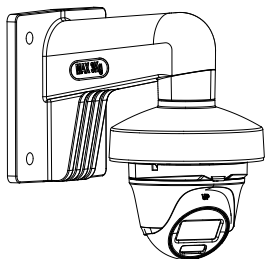

▪ Accessory

HIA-B401-110T

Note:

Certain accessory may not perfectly match with the camera.