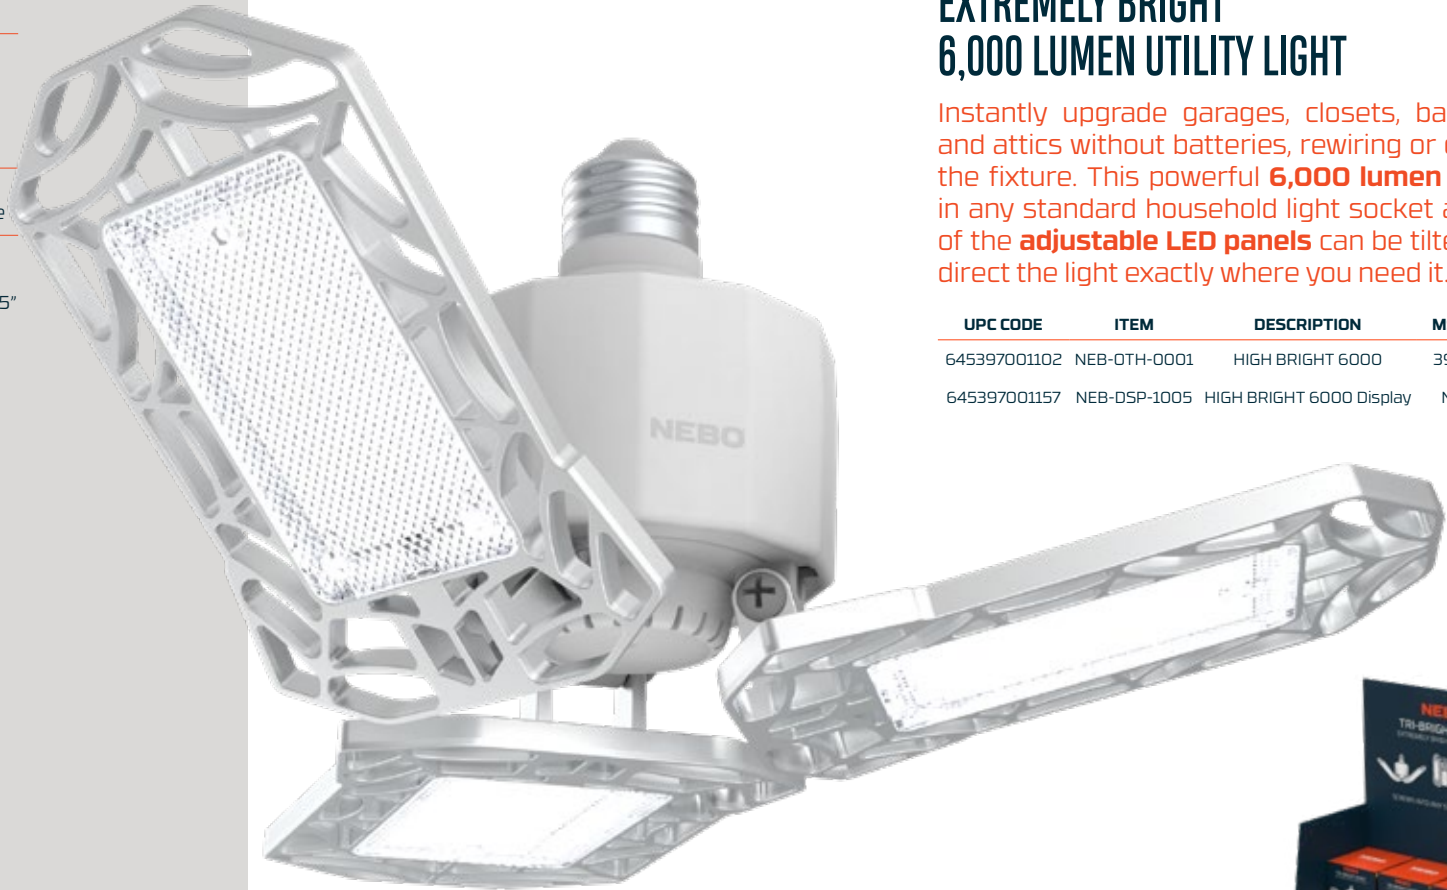

NEBO

HIGH BRIGHT 6000

LIGHT MODE

- 6,000 lumens: 80 meters

DESIGN

- Three 90° adjustable LED panels
- Quick and easy installation
- 600% more light than standard 60W bulb
- Energy efficient - only 60W

OPERATION

- Standard screw base; switch ON to activate

SPECS

- 0.75 lbs.
- Collapsed size: (H)4.97" x (W) 5.1" x (D) 4.55"

EXTREMELY BRIGHT 6,000 LUMEN UTILITY LIGHT

Instantly upgrade garages, closets, basements and attics without batteries, rewiring or changing the fixture. This powerful **6,000 lumen light** fits in any standard household light socket and each of the **adjustable LED panels** can be tilted 90° to direct the light exactly where you need it.

UPC CODE	ITEM	DESCRIPTION	MSRP
645397001102	NEB-OTH-0001	HIGH BRIGHT 6000	39.99
645397001157	NEB-DSP-1005	HIGH BRIGHT 6000 Display	N/A

Display sold separately

Display Dimensions

(H) 50" x (W) 19" x (D) 12.5"