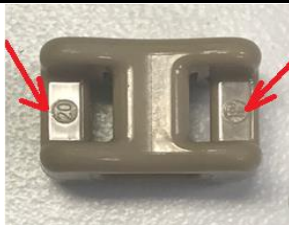

DESCRIPTION OF CHANGE: (Required)

The tooling that is used to make part CSMS spacer was revised by adding additional knockout pins. The finished part reflects this change, going from one KO mark on each side (photo below, left) to two KO marks on each side (photo below, right). Change was made for better processing and quality. This modification does not in any way affect fit or function to the part.