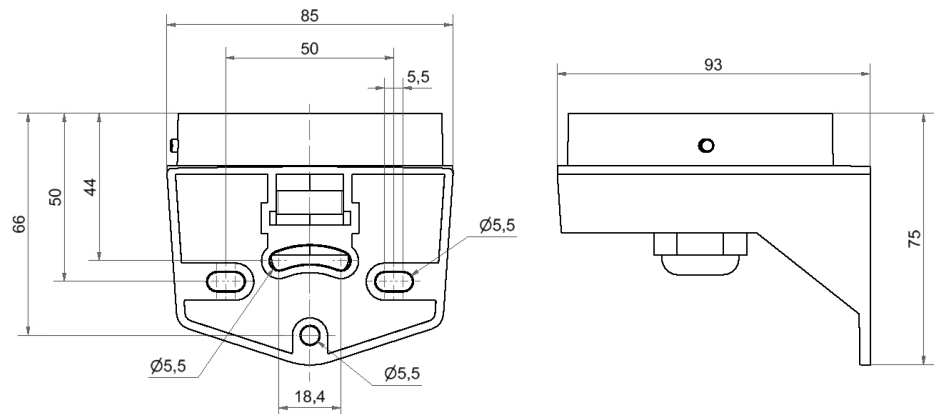

EvoSIGNAL / EvoSIGNAL Accessories

Midi Bracket Cable Gland WM GY

Part No.: 261.700.06

RoHS

MECHANICAL DATA

Length	93 mm
Width	85 mm
Height	75 mm
Materials	PC/ABS
Housing colour	Grey
Protection category	IP66
Cable entry	Screwed cable gland
Cable entry minimum	d = 8 mm
Cable entry maximum	d = 12 mm
Tension relief	Present (conforms to VDE)
Type of fixing	Wall mounting
Working temperature minimum	-30°C
Working temperature maximum	+60°C
Weight with packaging	87 g
Product weight	87 g

ELECTRICAL DATA

Pollution degree	3
------------------	---

DRAWING

For additional installation and mounting information, refer to the appropriate user guide at www.werma.com. This printed copy is for information only and is subject to alteration.