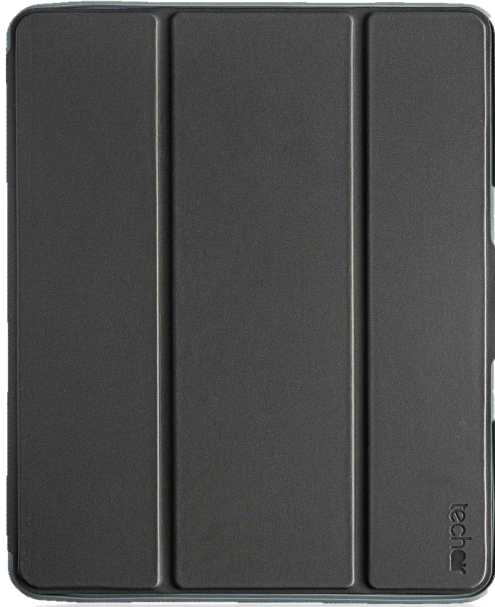

function with emotion
tech

Classic pro 10.2" iPad (2019 + 2020) rugged case

Lean and rugged. Now that's functioning with emotion.

Meet the new protective folio cover (for iPad 10.2"), perfect for those that are looking for a lean product that doesn't compromise reliability or protection. Our latest innovation provides complete protection, it has a lovely tactile feel and grips well in your hand. We've even managed to include a protective cover and somewhere to store your Apple pencil. This really is function with emotion.

Key features

- Viewing and typing positions
- Rugged Protection
- Form fitting
- Stylus pen holder

Technical spec

Partcode:	TAXIPF056
Colour:	Black
Number of compartments:	N/A
Number of pockets:	N/A
EAN Code:	5060369675061
Material:	Silicone and Polycarbonate
Compatibility:	10.2 iPad 2019 + 2020
Size Compartment	25.1 17.4 0.8 (cm)
External dimensions	25.1 18.7 2.0 (cm)
Form factor	Apple
Weight Kgs	0.37
Warranty	Lifetime