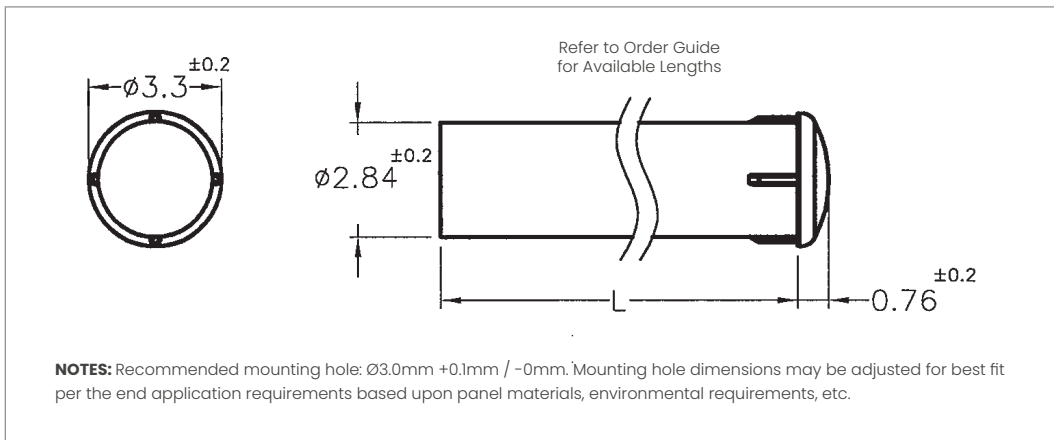

# Optical Light Pipes

WL-42030C Series | Ø 3mm Mounting Hole

Our Optical Light Pipes are designed to achieve bright and even illumination with superior aesthetics. Available in many standard configurations in a variety of sizes, lengths, and colors to fit many applications.

## Dimensions

## Order Guide

Part Number	Material	Rating	Dimension "L" Length (inches / mm)	Length Tolerance ± (mm)
WL-42030C-125	Polycarbonate, Clear	UL 94-V0	0.125 / 3.2	0.2
WL-42030C-215	Polycarbonate, Clear	UL 94-V0	0.215 / 5.5	0.3
WL-42030C-250	Polycarbonate, Clear	UL 94-V0	0.250 / 6.4	0.3
WL-42030C-350	Polycarbonate, Clear	UL 94-V0	0.350 / 8.9	0.3
WL-42030C-375	Polycarbonate, Clear	UL 94-V0	0.375 / 9.5	0.3
WL-42030C-500	Polycarbonate, Clear	UL 94-V0	0.500 / 12.7	0.3
WL-42030C-625	Polycarbonate, Clear	UL 94-V0	0.625 / 15.9	0.3
WL-42030C-750	Polycarbonate, Clear	UL 94-V0	0.750 / 19.0	0.3
WL-42030C-1000	Polycarbonate, Clear	UL 94-V0	1.000 / 25.4	0.4
WL-42030C-1200	Polycarbonate, Clear	UL 94-V0	1.200 / 30.5	0.4