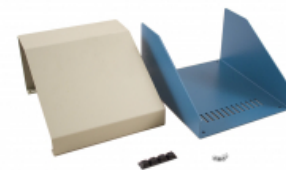

### Key Features:

- Aluminum cases 0.081" (2 mm) thick aluminum.
- Aluminum top panel sizes to 14" wide are 0.064" thick aluminum. Larger sizes are 0.081" thick.
- Sold pre-assembled with a textured blue case and a choice of a contempora grey (beige) or a black top panel.
- Comes with self adhesive rubber feet and required mounting hardware.
- Some models available with walnut sides - see series **1456CWW**
- Replacement screws **1421J6** (Pkg. of 6, 6-32 Philips head sheet metal screws).

### Photo Features:

Vents on rear and bottom

All models have a blue base. Available with a beige or black top.

Shown unassembled