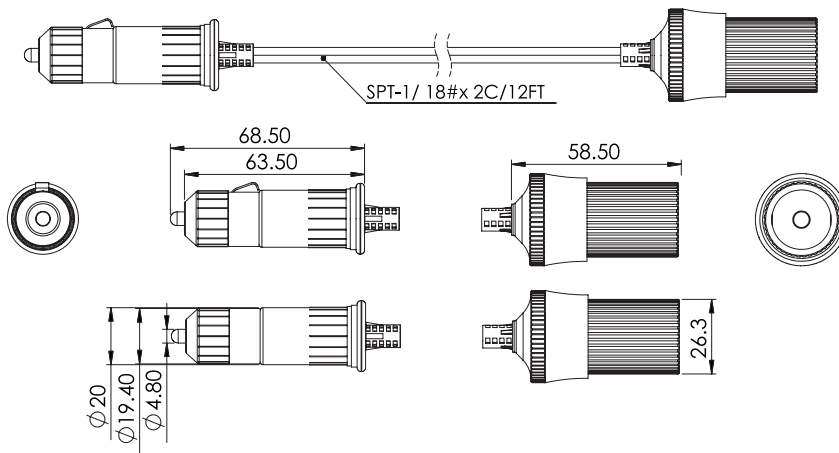

Cigarette Lighter Extension Cord

Description

This product is a cigarette lighter extension cord cigarette lighter extension cord. It is a fused lighter.

Specifications

Gauge : 18
 Number of Conductors : 2
 Length : 12 feet
 Fuse Rating : 3A

Diagram

Part Number Table

Description	Part Number
Cigarette Lighter Extension Cord	23-160

Dimensions : Millimetres

Important Notice : This data sheet and its contents (the "Information") belong to the members of the AVNET group of companies (the "Group") or are licensed to it. No licence is granted for the use of it other than for information purposes in connection with the products to which it relates. No licence of any intellectual property rights is granted. The Information is subject to change without notice and replaces all data sheets previously supplied. The Information supplied is believed to be accurate but the Group assumes no responsibility for its accuracy or completeness, any error in or omission from it or for any use made of it. Users of this data sheet should check for themselves the Information and the suitability of the products for their purpose and not make any assumptions based on information included or omitted. Liability for loss or damage resulting from any reliance on the Information or use of it (including liability resulting from negligence or where the Group was aware of the possibility of such loss or damage arising) is excluded. This will not operate to limit or restrict the Group's liability for death or personal injury resulting from its negligence. MCM is the registered trademark of Premier Farnell Limited 2019.