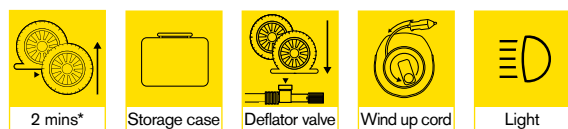

RTC1000 Premium Rapid Digital Tyre Inflator

- **Inflates a tyre in 2 minutes***

- **Quick setting digital gauge**

That automatically stops at the set pressure and remembers pressure until next time. Measures in PSI, BAR and kPA

- **Easy to read W76 x H48mm digital screen**

With status bar helping you to keep track in any condition

- **Extra-long 70cm flexible air hose with easy access storage compartment**

Specifically designed to reduce kinks. Premium brass screw stem connector helps reach awkwardly placed tyre valves

- **Tyre deflation valve quickly releases unwanted pressure**

- **Fitted with 3.5m power cable and fused 12V DC power plug**

To help you reach all around the vehicle

- **Wind up power cable gets you back on the road faster**