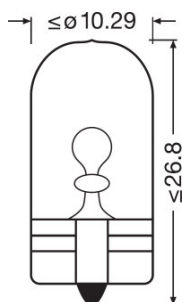

Product datasheet

Technical data

Product information

Order reference	2827NA
Application (Category and Product specific)	Auxiliary lamp

Electrical data

Power input	5 W
Nominal voltage	12.0 V
Nominal wattage	5.00 W
Test voltage	13.5 V
Power input tolerance	±10 %

Photometrical data

Luminous flux	30 lm
Luminous flux tolerance	±20 %

Dimensions & weight

Diameter	10.0 mm
Product weight	1.37 g
Length	26.8 mm

Lifespan

Lifespan B3	350 h
Lifespan Tc	1000 h

Additional product data

Country specific categorizations

Order reference	2827NA
-----------------	--------

Logistical Data

Product code	Product description	Packaging unit (Pieces/Unit)	Dimensions (length x width x height)	Volume	Gross weight
4052899570795	ORIGINAL - WEDGE BASE WY5W	Unpacked 1	- x - x -		
4052899570801	ORIGINAL - WEDGE BASE WY5W	Folding carton box 10	46 mm x 29 mm x 112 mm	0.15 dm ³	24.70 g
4052899570818	ORIGINAL - WEDGE BASE WY5W	Shipping carton box 50	148 mm x 115 mm x 55 mm	0.94 dm ³	153.00 g
4052899570894	ORIGINAL - WEDGE BASE WY5W	Blister 2	95 mm x 70 mm x 18 mm	0.12 dm ³	8.00 g
4052899570900	ORIGINAL - WEDGE BASE WY5W	Shipping carton box 20	137 mm x 80 mm x 103 mm	1.13 dm ³	162.20 g