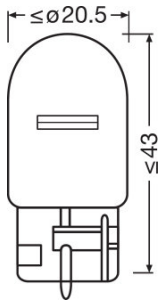

Product datasheet

Technical data

Product information

Order reference	7505
Application (Category and Product specific)	Auxiliary lamp

Electrical data

Power input	25 W
Nominal voltage	12.0 V
Nominal wattage	21.00 W
Power input tolerance	±6 %
Test voltage	13.5 V

Photometrical data

Luminous flux	460 lm
Luminous flux tolerance	±15 %

Dimensions & weight

Length	47.5 mm
Diameter	20.0 mm
Product weight	6.80 g

Lifespan

Lifespan B3	400 h
Lifespan Tc	600 h

Additional product data

Order reference	7505
-----------------	------

Logistical Data

Product code	Product description	Packaging unit (Pieces/Unit)	Dimensions (length x width x height)	Volume	Gross weight
4052899324244	ORIGINAL - WEDGE BASE W21W	Unpacked 1	- x - x -		
4052899324251	ORIGINAL - WEDGE BASE W21W	Folding carton box 10	58 mm x 54 mm x 139 mm	0.44 dm ³	96.00 g
4052899324268	ORIGINAL - WEDGE BASE W21W	Shipping carton box 50	273 mm x 145 mm x 65 mm	2.57 dm ³	567.00 g
4052899324565	ORIGINAL - WEDGE BASE W21W	Blister 2	- x - x -		23.00 g
4052899324572	ORIGINAL - WEDGE BASE W21W	Shipping carton box 20	280 mm x 80 mm x 103 mm	2.31 dm ³	241.00 g