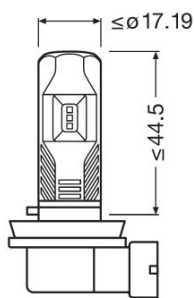

Electrical data

Power input	9.02 W
Test voltage	13.5 V
Power input tolerance	± 10 %
Nominal wattage	8.20 W
Nominal voltage	12.0 V

Photometrical data

Color temperature	6000 K
Luminous flux	720 lm
Luminous flux tolerance	± 15 %
Light color LED	Cool white

Dimensions & weight

Product weight	32.90 g
Length	68.3 mm
Diameter	17.2 mm

Lifespan

Lifespan Tc	5000 h
Guarantee	4 years
Lifespan B3	2500 h

Product datasheet

Additional product data

Base (standard designation)	PGJ19-1/2/3
-----------------------------	-------------

Capabilities

Technology	LED
------------	-----

Country specific categorizations

Order reference	67219CW
-----------------	---------

Logistical Data

Product code	Product description	Packaging unit (Pieces/Unit)	Dimensions (length x width x height)	Volume	Gross weight
4052899605046	LEDiving FL \triangle H8/H11/H16	Folding carton box 2	- x - x -		
4052899605053	LEDiving FL \triangle H8/H11/H16	Shipping carton box 8	240 mm x 148 mm x 182 mm	6.46 dm ³	713.00 g