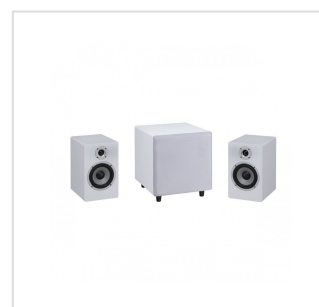

CLARITY A5-W

Bi-amplified 2-way white studio monitor with 5,25" Woofer

The CLARITY A5-W studio monitor is part of the new CLARITY Studio Monitor series and is an optimal solution for both home recording and the Studio. The technological implementation makes these Monitors ideal for high-level listening thanks to the linear frequency response and the possibility of adjustment for high and low frequencies. The wide choice of inputs positioned on the rear panel (XLR, TRS, RCA) guarantees ease of use. The modern and refined design and the satin white finish make this studio monitor elegant and suitable for many environments.

€ 190,00

including VAT

KEY FEATURES

Biamp two ways active speaker

50W RMS output power Woofer

30W RMS output power Tweeter

50Hz-22KHz Frequency response at -10dB

5.25" Woofer

1.0" Tweeter Silk Dome

Attenuation of High Frequencies (-2/-1/0/+1dB above 2KHz)

Attenuation of Low Frequencies (-2/-1/0/+2dB below 100Hz)

Balanced 1/4 "TS / XLR and unbalanced RCA inputs

Satin White finish

Rugged MDF Case

MORE SPECIFICATIONS

Speaker Type	Biamp two ways active speaker
Mains Power	220-240V~/50-60Hz
Fuse	T5AL250V
Frequency response (-10dB)	50Hz- 22KHz
Woofer	5,25" (Paper Cone)
Tweeter	1,0" (Silk Dome)
Crossover	2,5KHz
Woofer Output Power	50W RMS
Tweeter Output Power	30W RMS
SPL (1m axial direction)	108dB
Audio Input Connections	Balanced type 1/4" / XLR interface, unbalanced RCA
High Frequency Adjustment	-2/-1/0/+1dB above 2KHz
Low Frequency Adjustment	-2/-1/0/+2dB below 100Hz
Cabinet Material	MDF
Dimensions(WxDxH)	175 x 220 x 285 mm
Weight	5,6Kg
Packing Dimensions(WxDxH)	230 x 275 x 365 mm
Packing Weight	6,5Kg