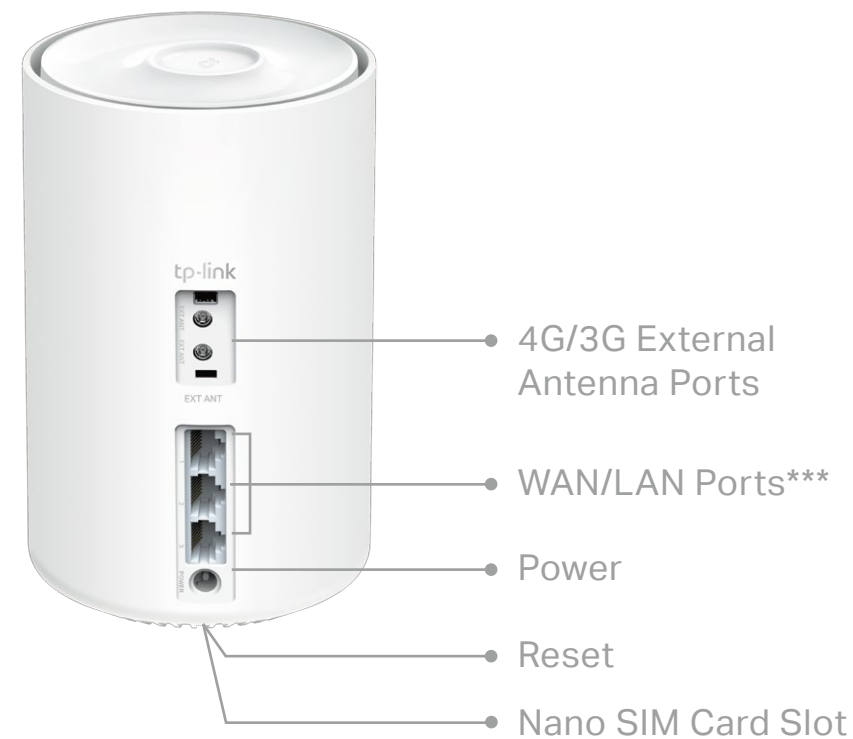

Easy Setup by Deco App

Easily set up Decos and find the ideal spot to place each unit

- Auto Connection Test – Tests the internet connection of your Decos and helps to identify a suitable location for them
- Remote Management – Manages your Deco network from a smartphone or tablet via the app, no matter where you find yourself
- Online Upgrade – Keeps informed of the latest firmware updates

Work with All Deco Models

Form a Mesh network with your desired Deco models

- Compatible with All Deco Models – All Deco models can work together. Just expand Mesh Wi-Fi coverage anytime by adding more Decos
- Deco Mesh Technology – Eliminates dead zones and provides uninterrupted WiFi throughout your home

Specifications

Hardware

- CPU: 1.5 GHz Quad-Core CPU
- Ethernet Port: 3 Gigabit ports (WAN/LAN auto-sensing)
- Button: 1 RESET button on the underside
- Antenna: 2 LTE antennas, 2 Wi-Fi antennas
- Power Consumption (without power adapter): 14.7W max
- Dimensions (W × D × H): 4.13 × 4.13 × 6.57 in (105 × 105 × 167mm)
- Power Adapter Input: 100-240V~50-60Hz 0.6A
- Power Adapter Output: 12V \equiv 1.5A