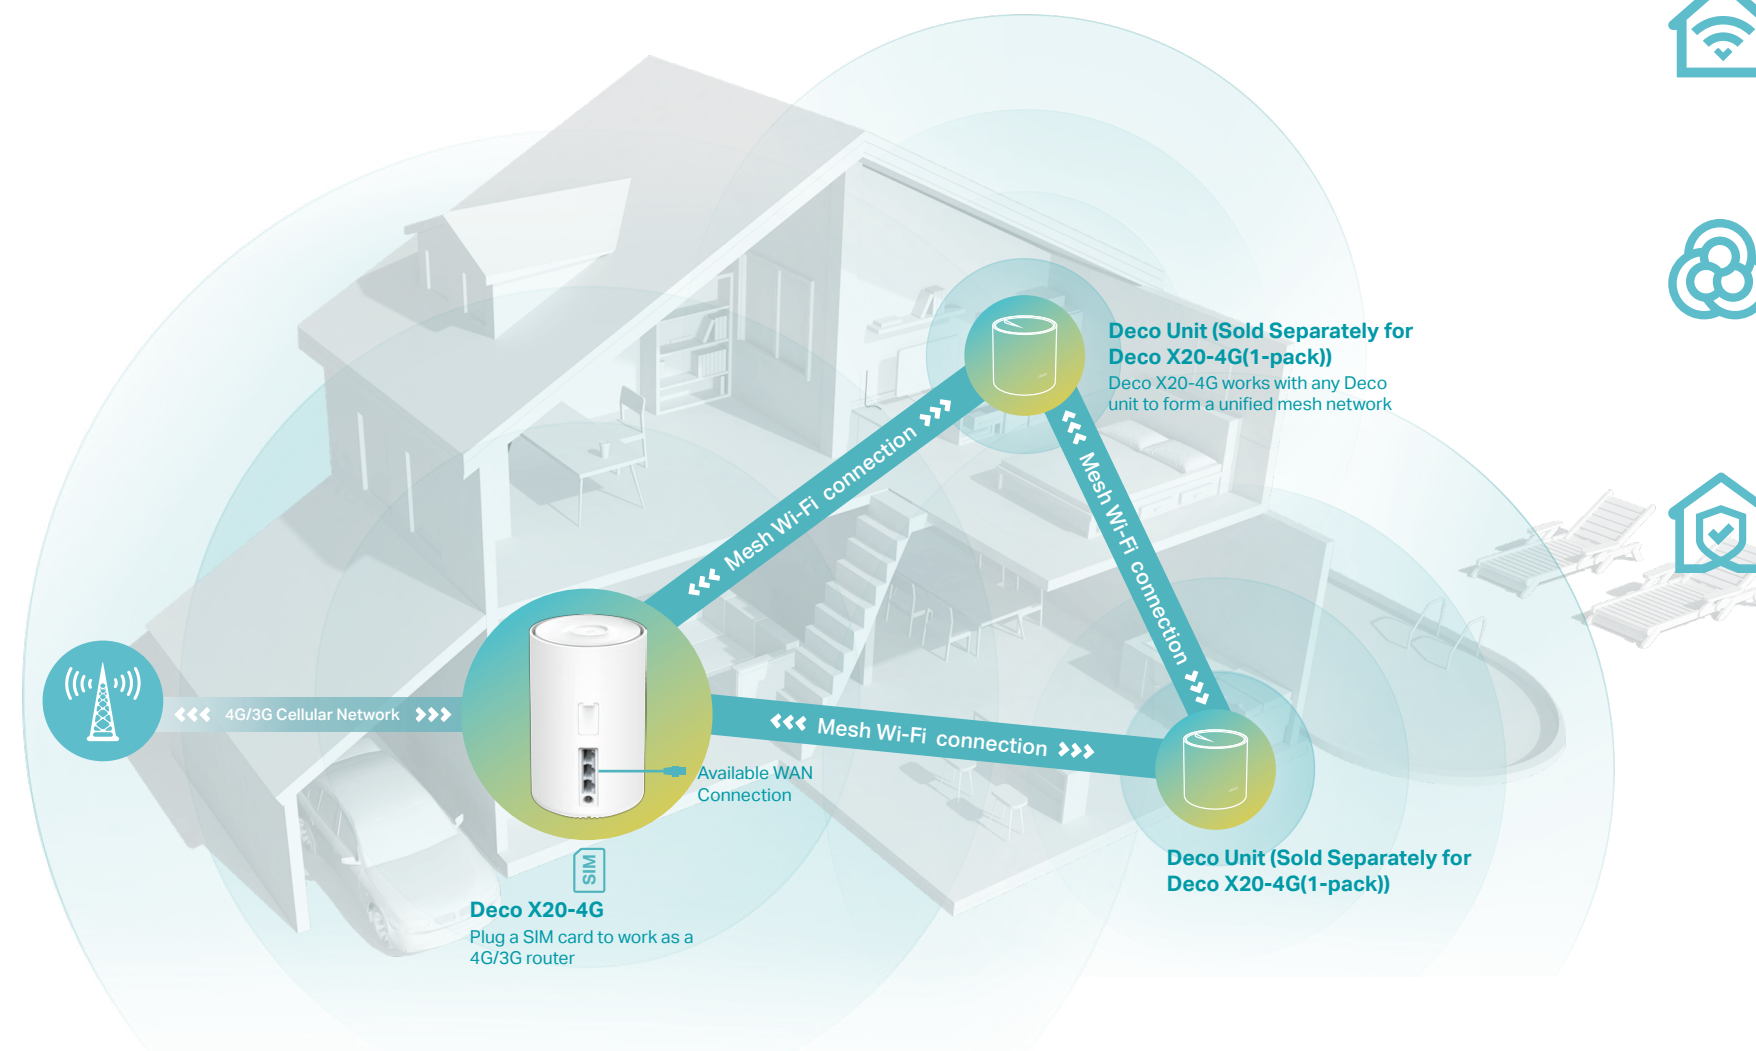

AX1800 Whole Home Mesh
Wi-Fi 6 System

Compatible with
amazon alexa

HomeShield

AX1800 Whole Home Mesh Wi-Fi 6 System

4G+Cat 6 Up to 300Mbps**

Deco X20-4G

Works as a **4G/3G** Router

Faster Wi-Fi Speed up to 1800 Mbps†

Connects over 150 Devices†

Highlights

Superior Mesh Wi-Fi , Everywhere

Deco 4G+ = TP-Link Mesh Technology + Wi-Fi 6 + HomeShield + 4G/3G Router

4G+ LTE

Ideal for cutting-edge 4G LTE Advanced network

Compatible with 3G/4G network