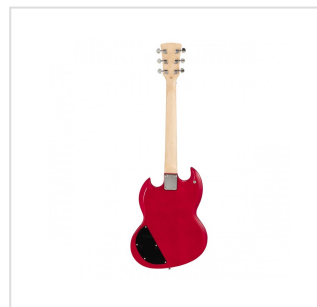

BUFFALO-ST WR

Double cutaway electric guitar with 2 humbuckers

Buffalo Standard was born to speak the language of Rock: basswood body for deep tone and reliability, mahogany neck, rosewood fretboard featuring 22 easy-access frets. The 2 uncovered humbuckers deliver powerful bite and unmatched sustain, while the 3-way switch and 2 volume/2 tone independent pots offer great sound flexibility. A perfect choice for blues, rock and rawer music.

€ 236,00

including VAT

KEY FEATURES

Body	solid basswood
Neck	bolt-on mahogany
Tastiera	Eco-Rosewood (CITES compliant)
Frets	22
Machine heads	Vintage Style
Bridge	tune o matic
Pick ups	2 humbuckers
Switch	3 way
Pots	2 volume/2 tone
Black pickguard	
Colour	wine red