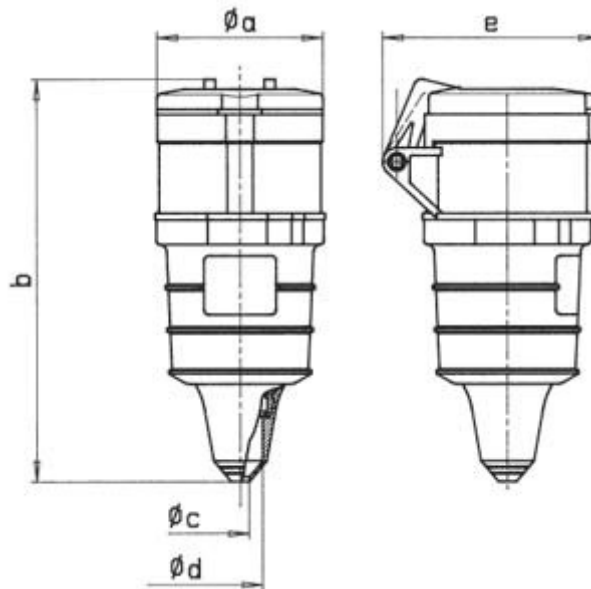

Quick Connect Yellow Connector With Cable Sleeve 2P+E (4H) IP44 16A 110V

Dimensions

All dimensions in mm.

| | | | |
|----|-------------------------------|-----|-------------------------------|
| aØ | b | c | d |
| 53 | 142 | 5 | 14.5 |
| eØ | Conductor mm ² min | | Conductor mm ² max |
| 72 | 1 | 2.5 | |