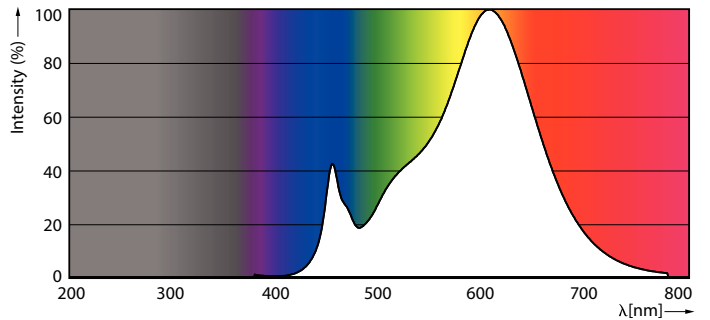

LEDcapsule LV 1W G4 827