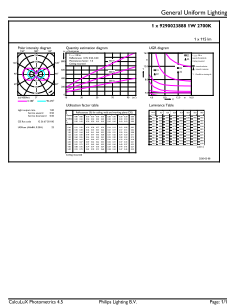

Photometric data

LEDcapsule LV 1W G4 827