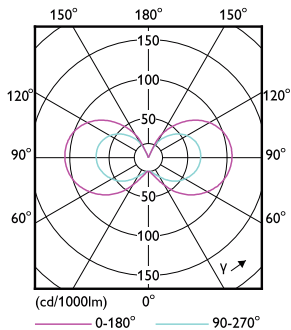

LEDcapsule LV 1W G4