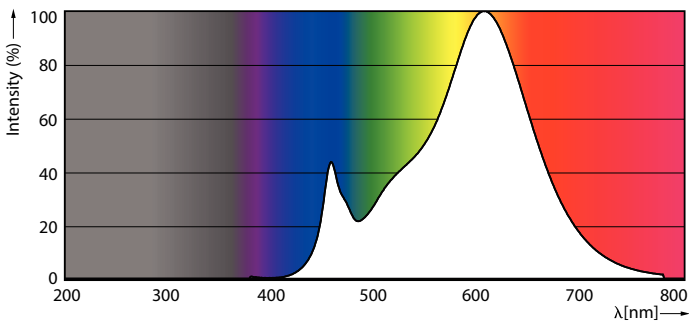

Photometric data

LEDcapsule LV 1,8W G4 827