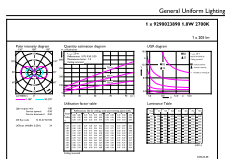

LEDcapsule LV 1,8W G4 827