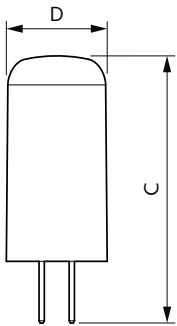

CorePro LEDcapsule LV

Approval and Application

Energy efficiency label (EEL)	A++
Suitable for accent lighting	No
Energy consumption kWh/1,000 hours	2 kWh

Product Data

Full product code	871869976765500
Order product name	CorePro LEDcapsuleLV 1.8-20W G4 827

EAN/UPC – product	8718699767655
Order code	76765500
SAP numerator – quantity per pack	1
Numerator – packs per outer box	12
SAP material	929002389002
SAP net weight (piece)	0.008 kg

Dimensional drawing

Capsule G4 1.9W-20W 200lm 2700K Non-Dim

Product	D	C
CorePro LEDcapsuleLV 1.8-20W G4 827	13 mm	35 mm