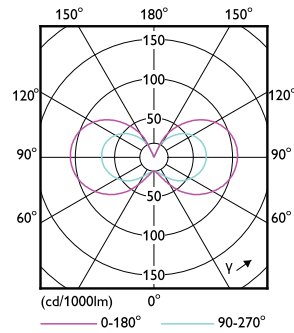

LEDcapsule LV 1W G4

LEDcapsule LV 1,8W G4 827