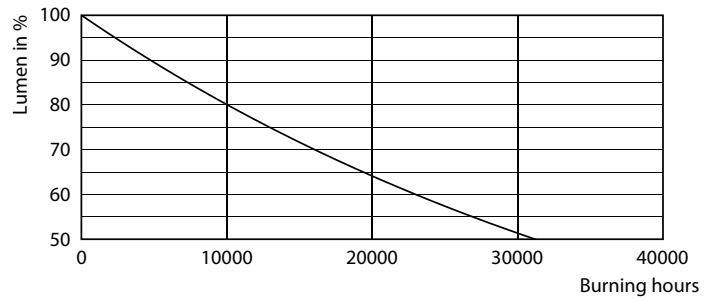

CorePro LEDcapsule LV

Lifetime

15K LED

15K LMP