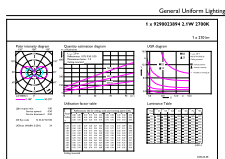

Product	D	C
CorePro LEDcapsuleLV 2.1-20W G4 827 D	15 mm	40 mm

Photometric data

LEDcapsule LV 2,1W G4 827

LEDcapsule LV 1W G4

LEDcapsule LV 2,1W G4 827

CorePro LEDcapsule LV

Lifetime

15K LED