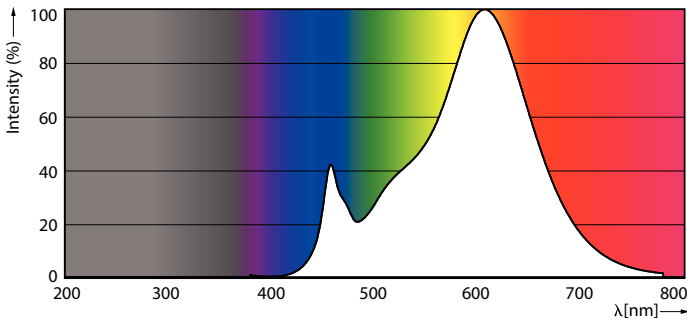

Photometric data

LEDcapsule LV 2,1W G4 827