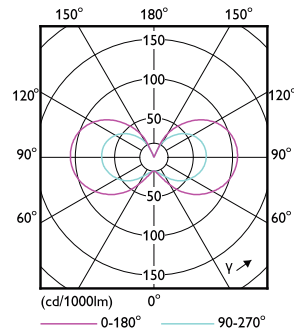

Product data

General Information	
Cap base	G4 [G4]
EU RoHS compliant	Yes
Nominal lifetime (nom.)	15000 h
Switching cycle	50,000X
Technical type	2.1-20W
Light Technical	
Colour Code	827 [CCT of 2,700 K]
Beam Angle (Nom)	300 °
Luminous flux (nom.)	210 lm
Colour designation	Warm white (WW)
Correlated Colour Temperature (Nom)	2700 K
Luminous efficacy (rated) (nom.)	100.00 lm/W
Colour consistency	<6
Colour rendering index (nom.)	80
LLMF at end of nominal lifetime (nom.)	70 %

EAN/UPC – product	8718699767532
Order code	76753200
SAP numerator – quantity per pack	1
Numerator – packs per outer box	12
SAP material	929002389402
SAP net weight (piece)	0.010 kg

Dimensional drawing

Capsule G4 2.4W-20W 200lm 2700K Dim

Product	D	C
CorePro LEDcapsuleLV 2.1-20W G4 827 D	15 mm	40 mm

Photometric data

LEDcapsule LV 2,1W G4 827

LEDcapsule LV 1W G4

LEDcapsule LV 2,1W G4 827

CorePro LEDcapsule LV

Lifetime

15K LED