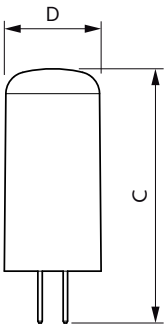

Product data

General Information	
Cap base	G4 [G4]
EU RoHS compliant	Yes
Nominal lifetime (nom.)	15000 h
Switching cycle	50,000X
Technical type	2.1-20W
Light Technical	
Colour Code	827 [CCT of 2,700 K]
Beam Angle (Nom)	300 °
Luminous flux (nom.)	210 lm
Colour designation	Warm white (WW)
Correlated Colour Temperature (Nom)	2700 K
Luminous efficacy (rated) (nom.)	100.00 lm/W
Colour consistency	<6
Colour rendering index (nom.)	80
LLMF at end of nominal lifetime (nom.)	70 %

EAN/UPC – product	8718699767532
Order code	76753200
SAP numerator – quantity per pack	1
Numerator – packs per outer box	12
SAP material	929002389402
SAP net weight (piece)	0.010 kg

Dimensional drawing

Capsule G4 2.4W-20W 200lm 2700K Dim