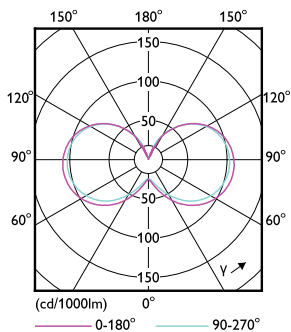

LEDcapsule MV 2,6W G9