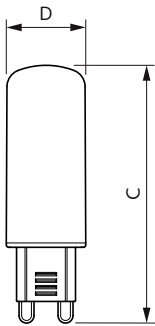

CorePro LEDcapsule MV

Approval and Application

Energy efficiency label (EEL)	A++
Suitable for accent lighting	No
Energy consumption kWh/1,000 hours	4 kWh

Product Data

Full product code	871869976673300
Order product name	CorePro LEDcapsuleMV 4-40W G9 827 D

EAN/UPC – product	8718699766733
Order code	76673300
SAP numerator – quantity per pack	1
Numerator – packs per outer box	12
SAP material	929002390002
SAP net weight (piece)	0.012 kg

Dimensional drawing

Capsule G9 40W 400lm 2700K G9 Dim 15khrs