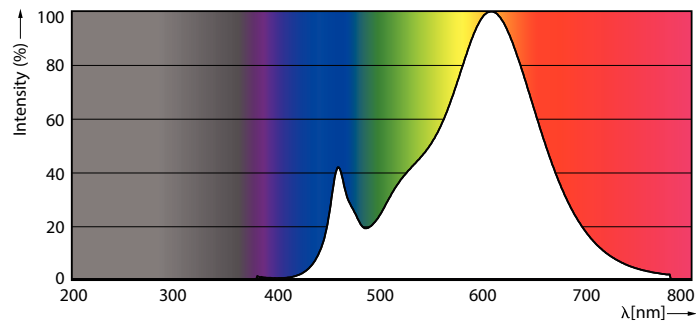

CorePro LEDcapsule MV

Approval and Application

Energy efficiency label (EEL)	A++
Suitable for accent lighting	No
Energy consumption kWh/1,000 hours	4 kWh

Product Data

Full product code	871869976673300
Order product name	CorePro LEDcapsuleMV 4-40W G9 827 D

EAN/UPC – product	8718699766733
Order code	76673300
SAP numerator – quantity per pack	1
Numerator – packs per outer box	12
SAP material	929002390002
SAP net weight (piece)	0.012 kg

Dimensional drawing

Product	D	C
CorePro LEDcapsuleMV 4-40W G9 827 D	18 mm	59 mm

Photometric data

LEDcapsule MV 4W G9 827