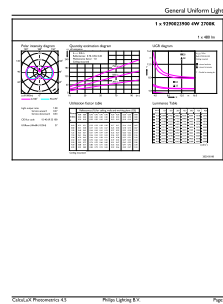

LEDcapsule MV 4W G9 827

Photometric data